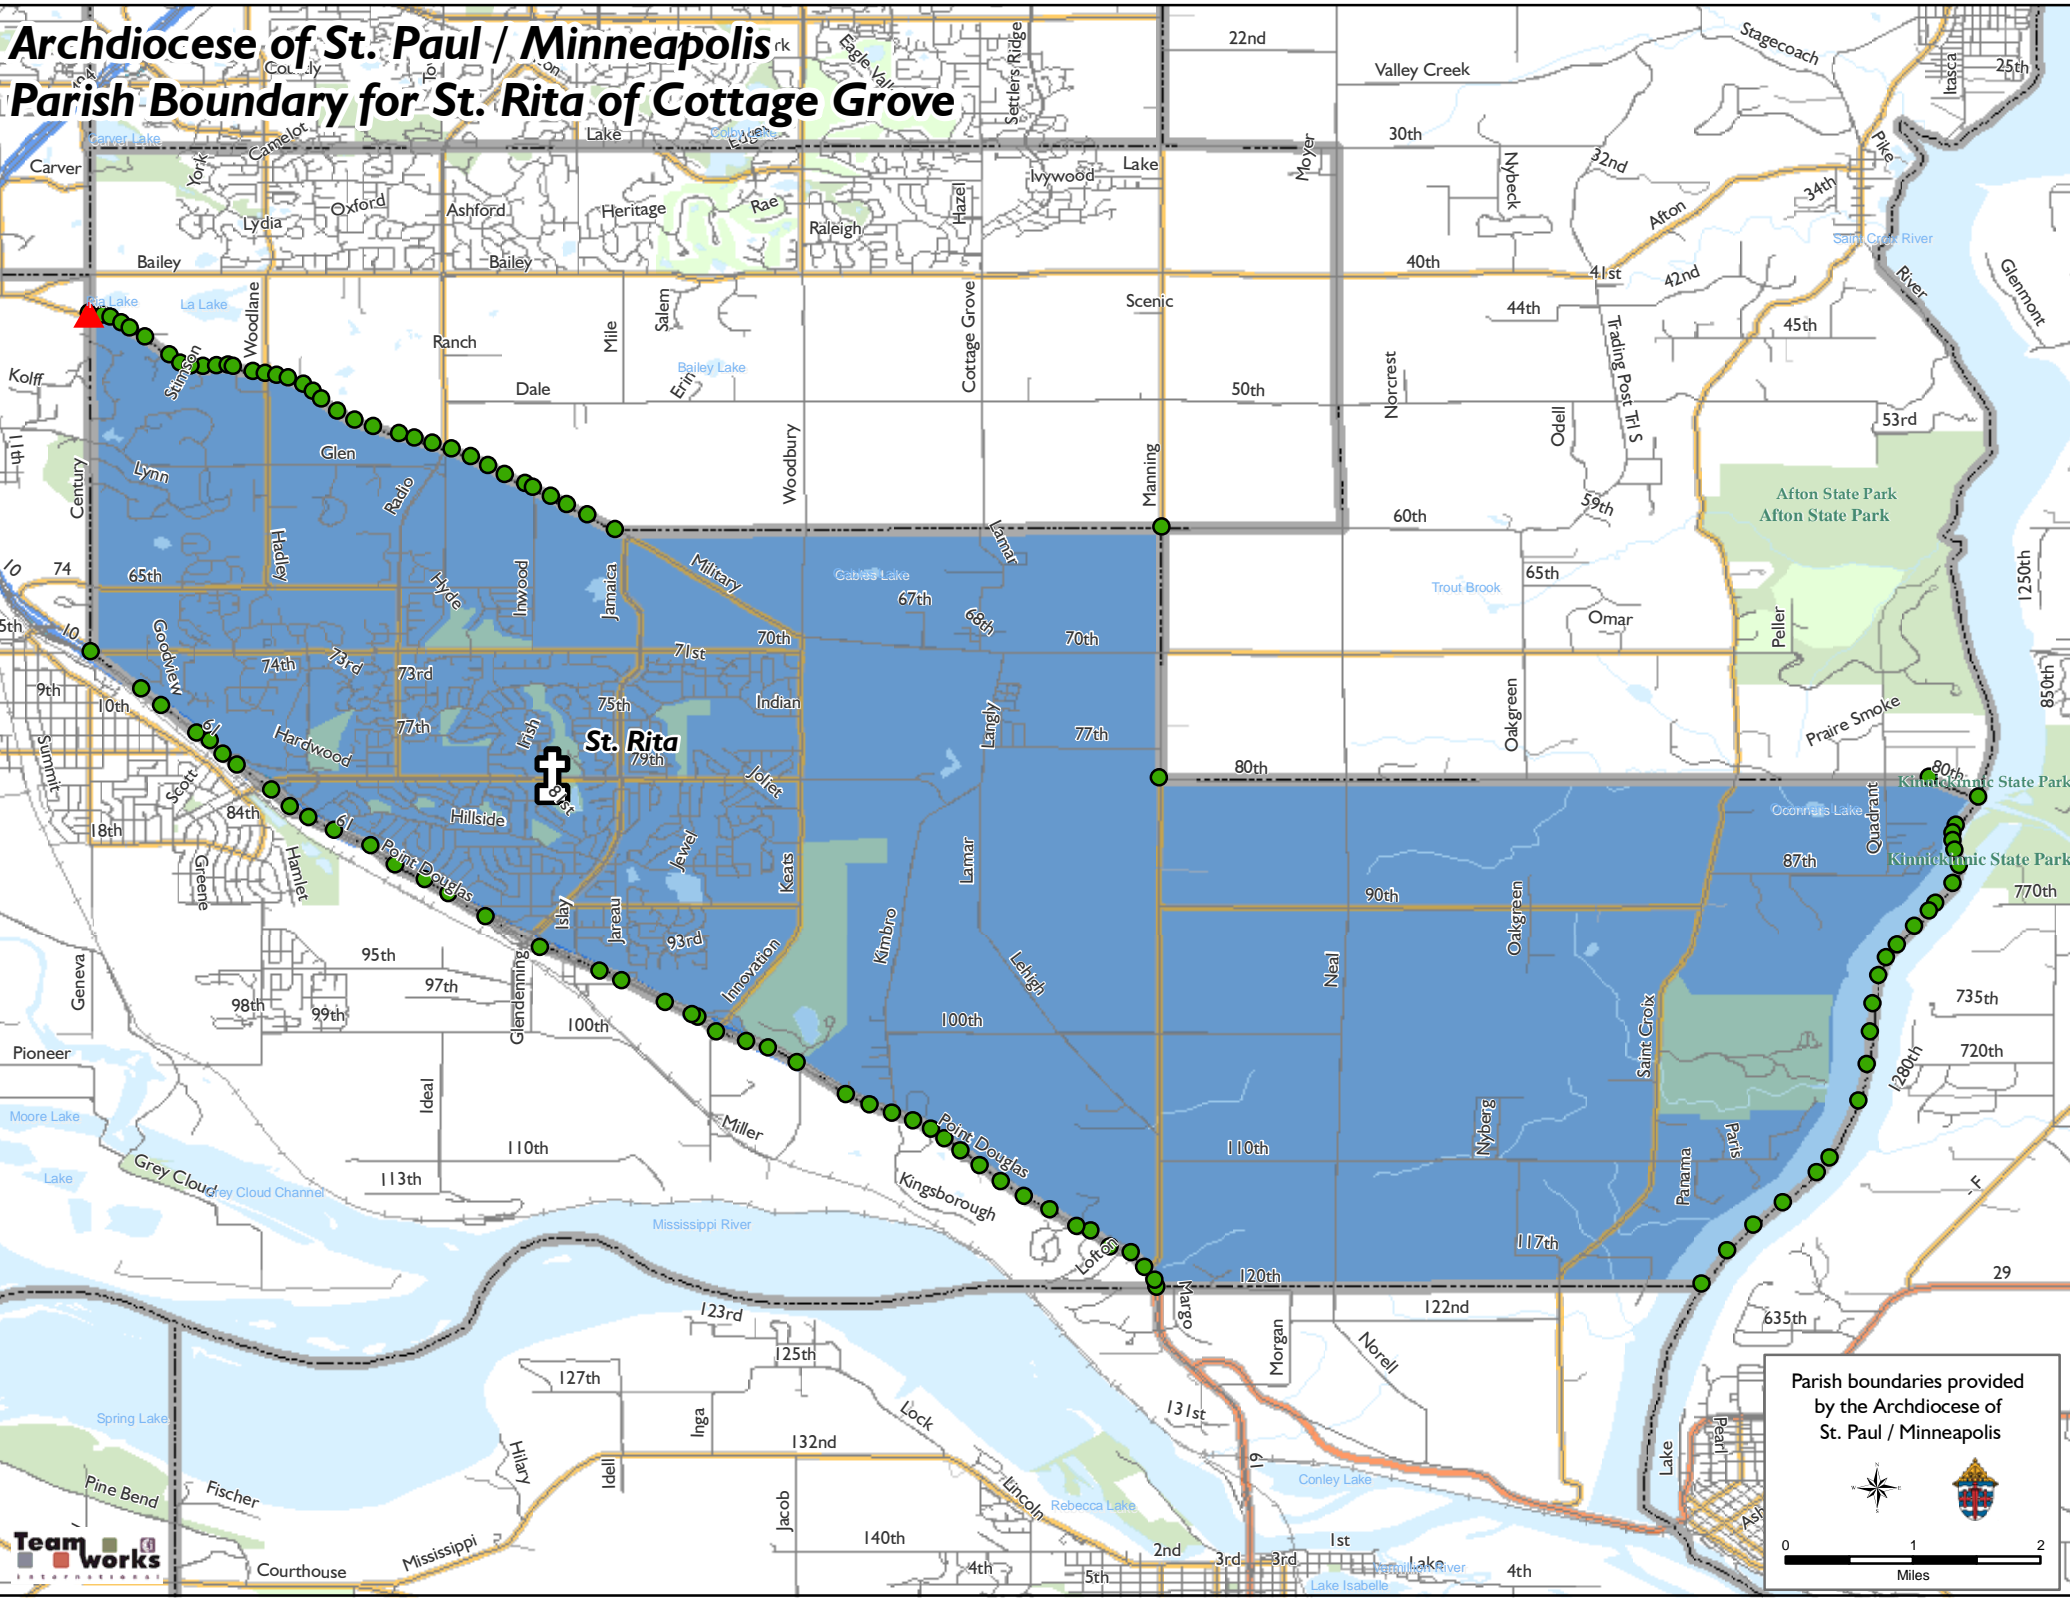

Archdiocese of St. Paul / Minneapolis

Parish Boundary for St. Rita of Cottage Grove

Parish boundaries provided by the Archdiocese of St. Paul / Minneapolis

0 1 2
Miles