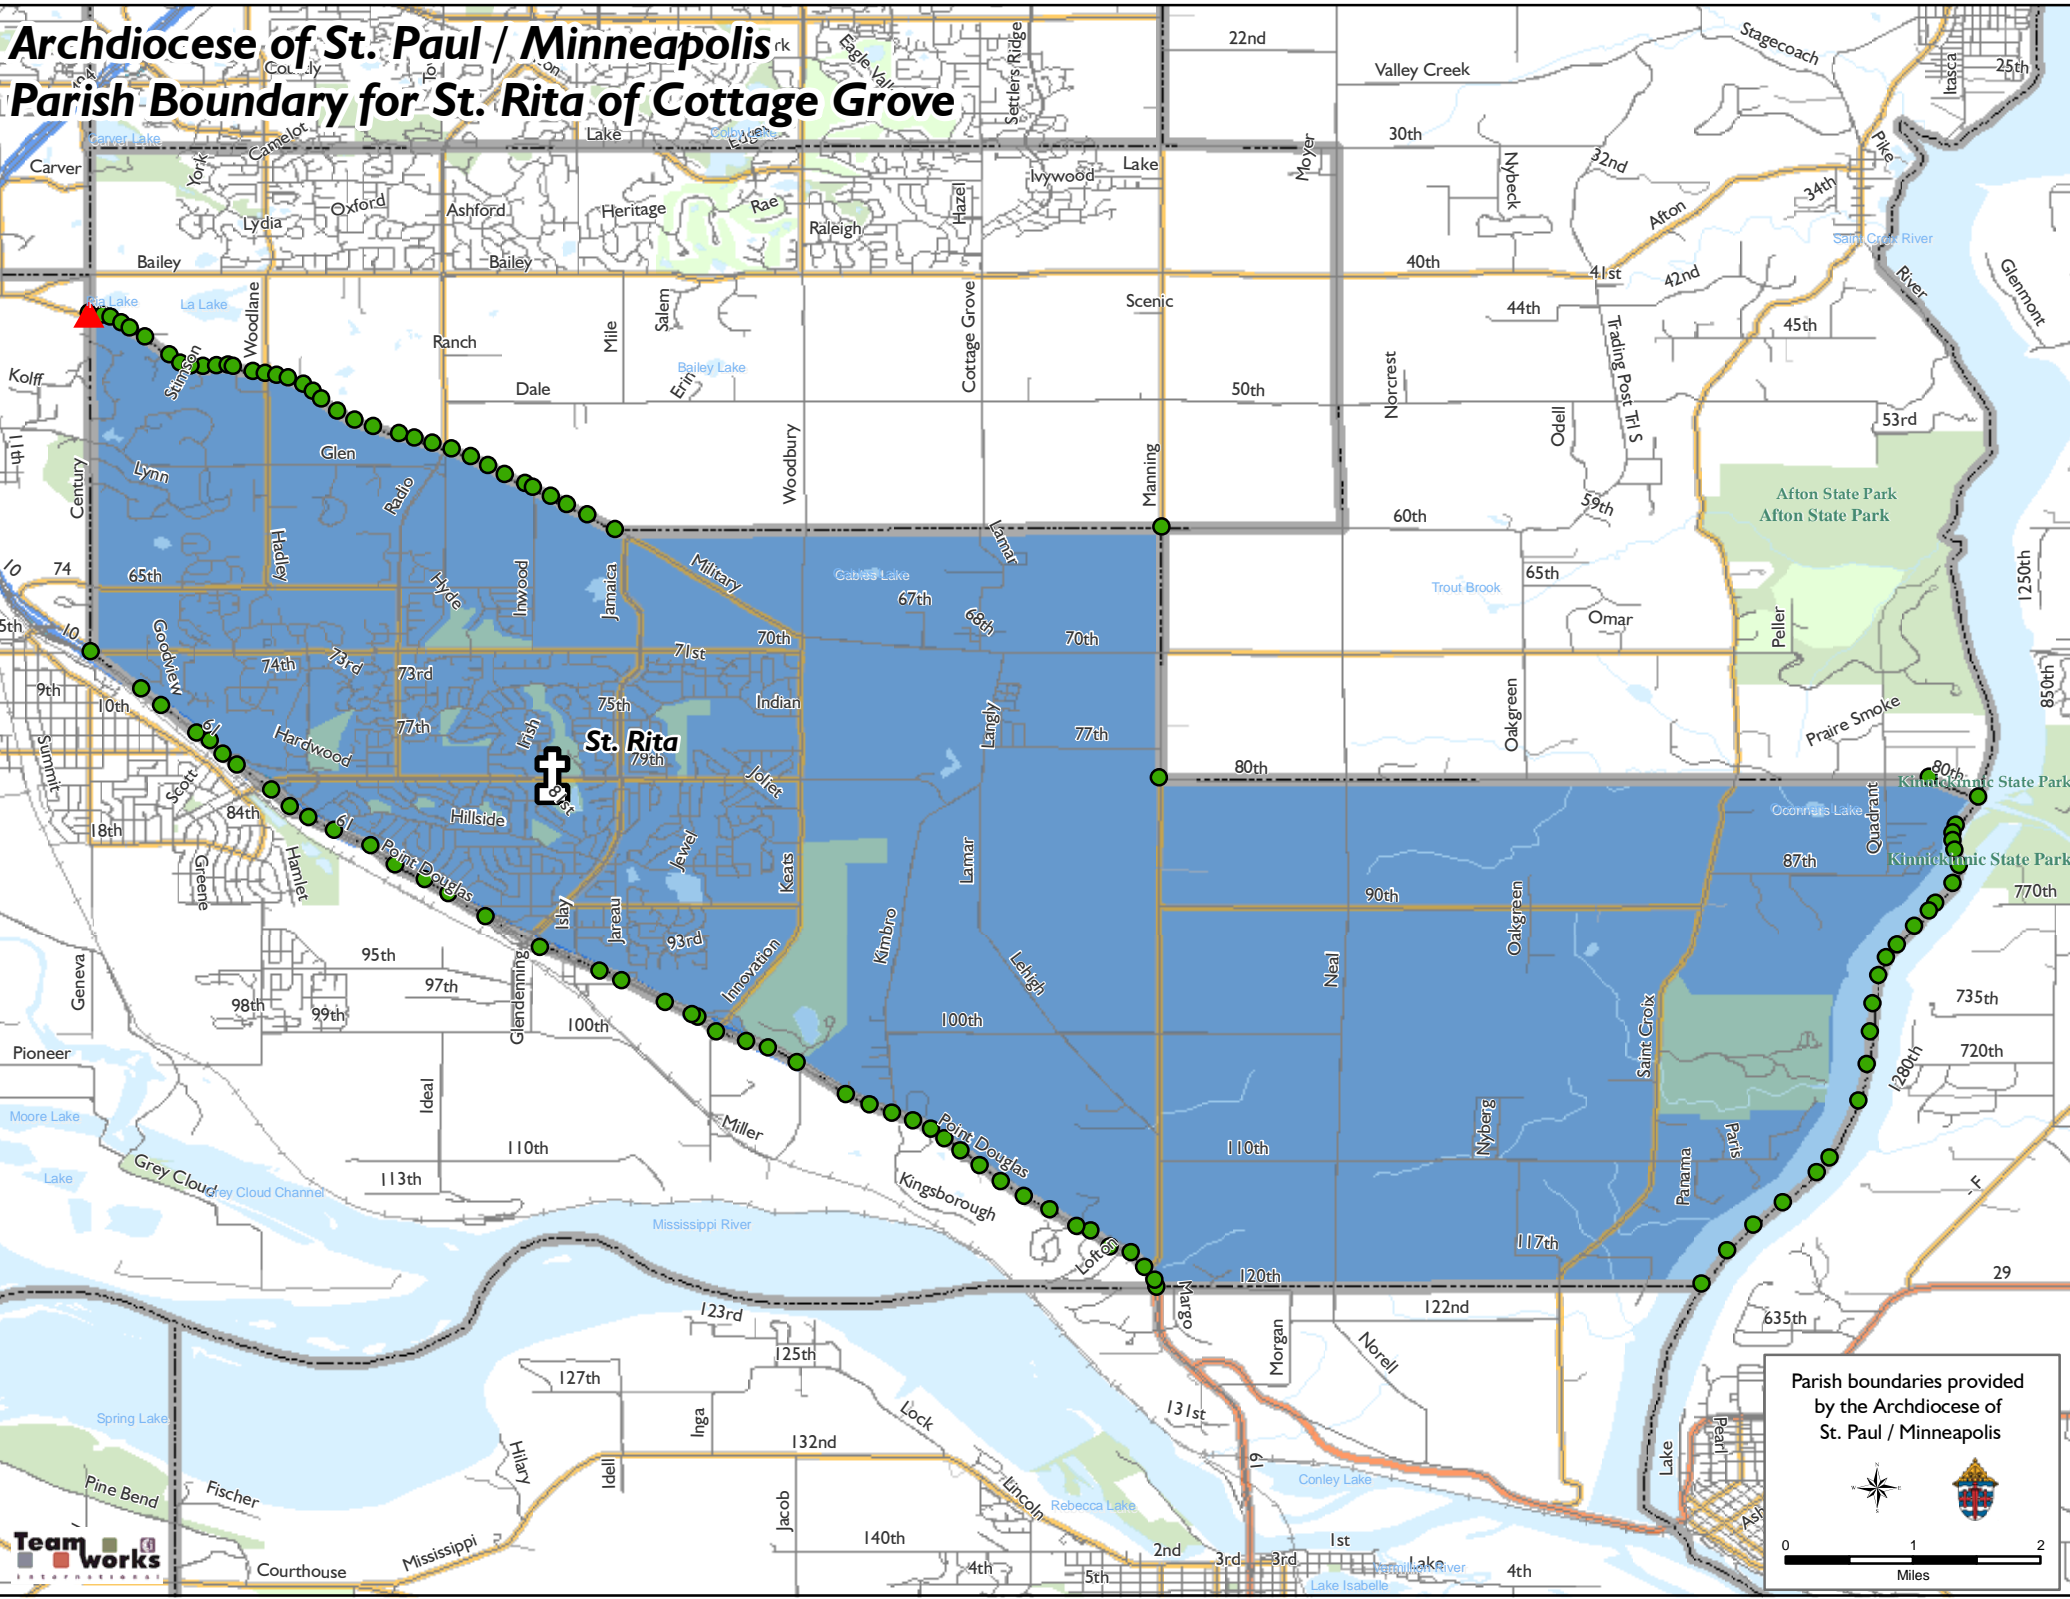

Archdiocese of St. Paul / Minneapolis

Parish Boundary for St. Rita of Cottage Grove

Parish boundaries provided by the Archdiocese of St. Paul / Minneapolis

0 1 2 Miles