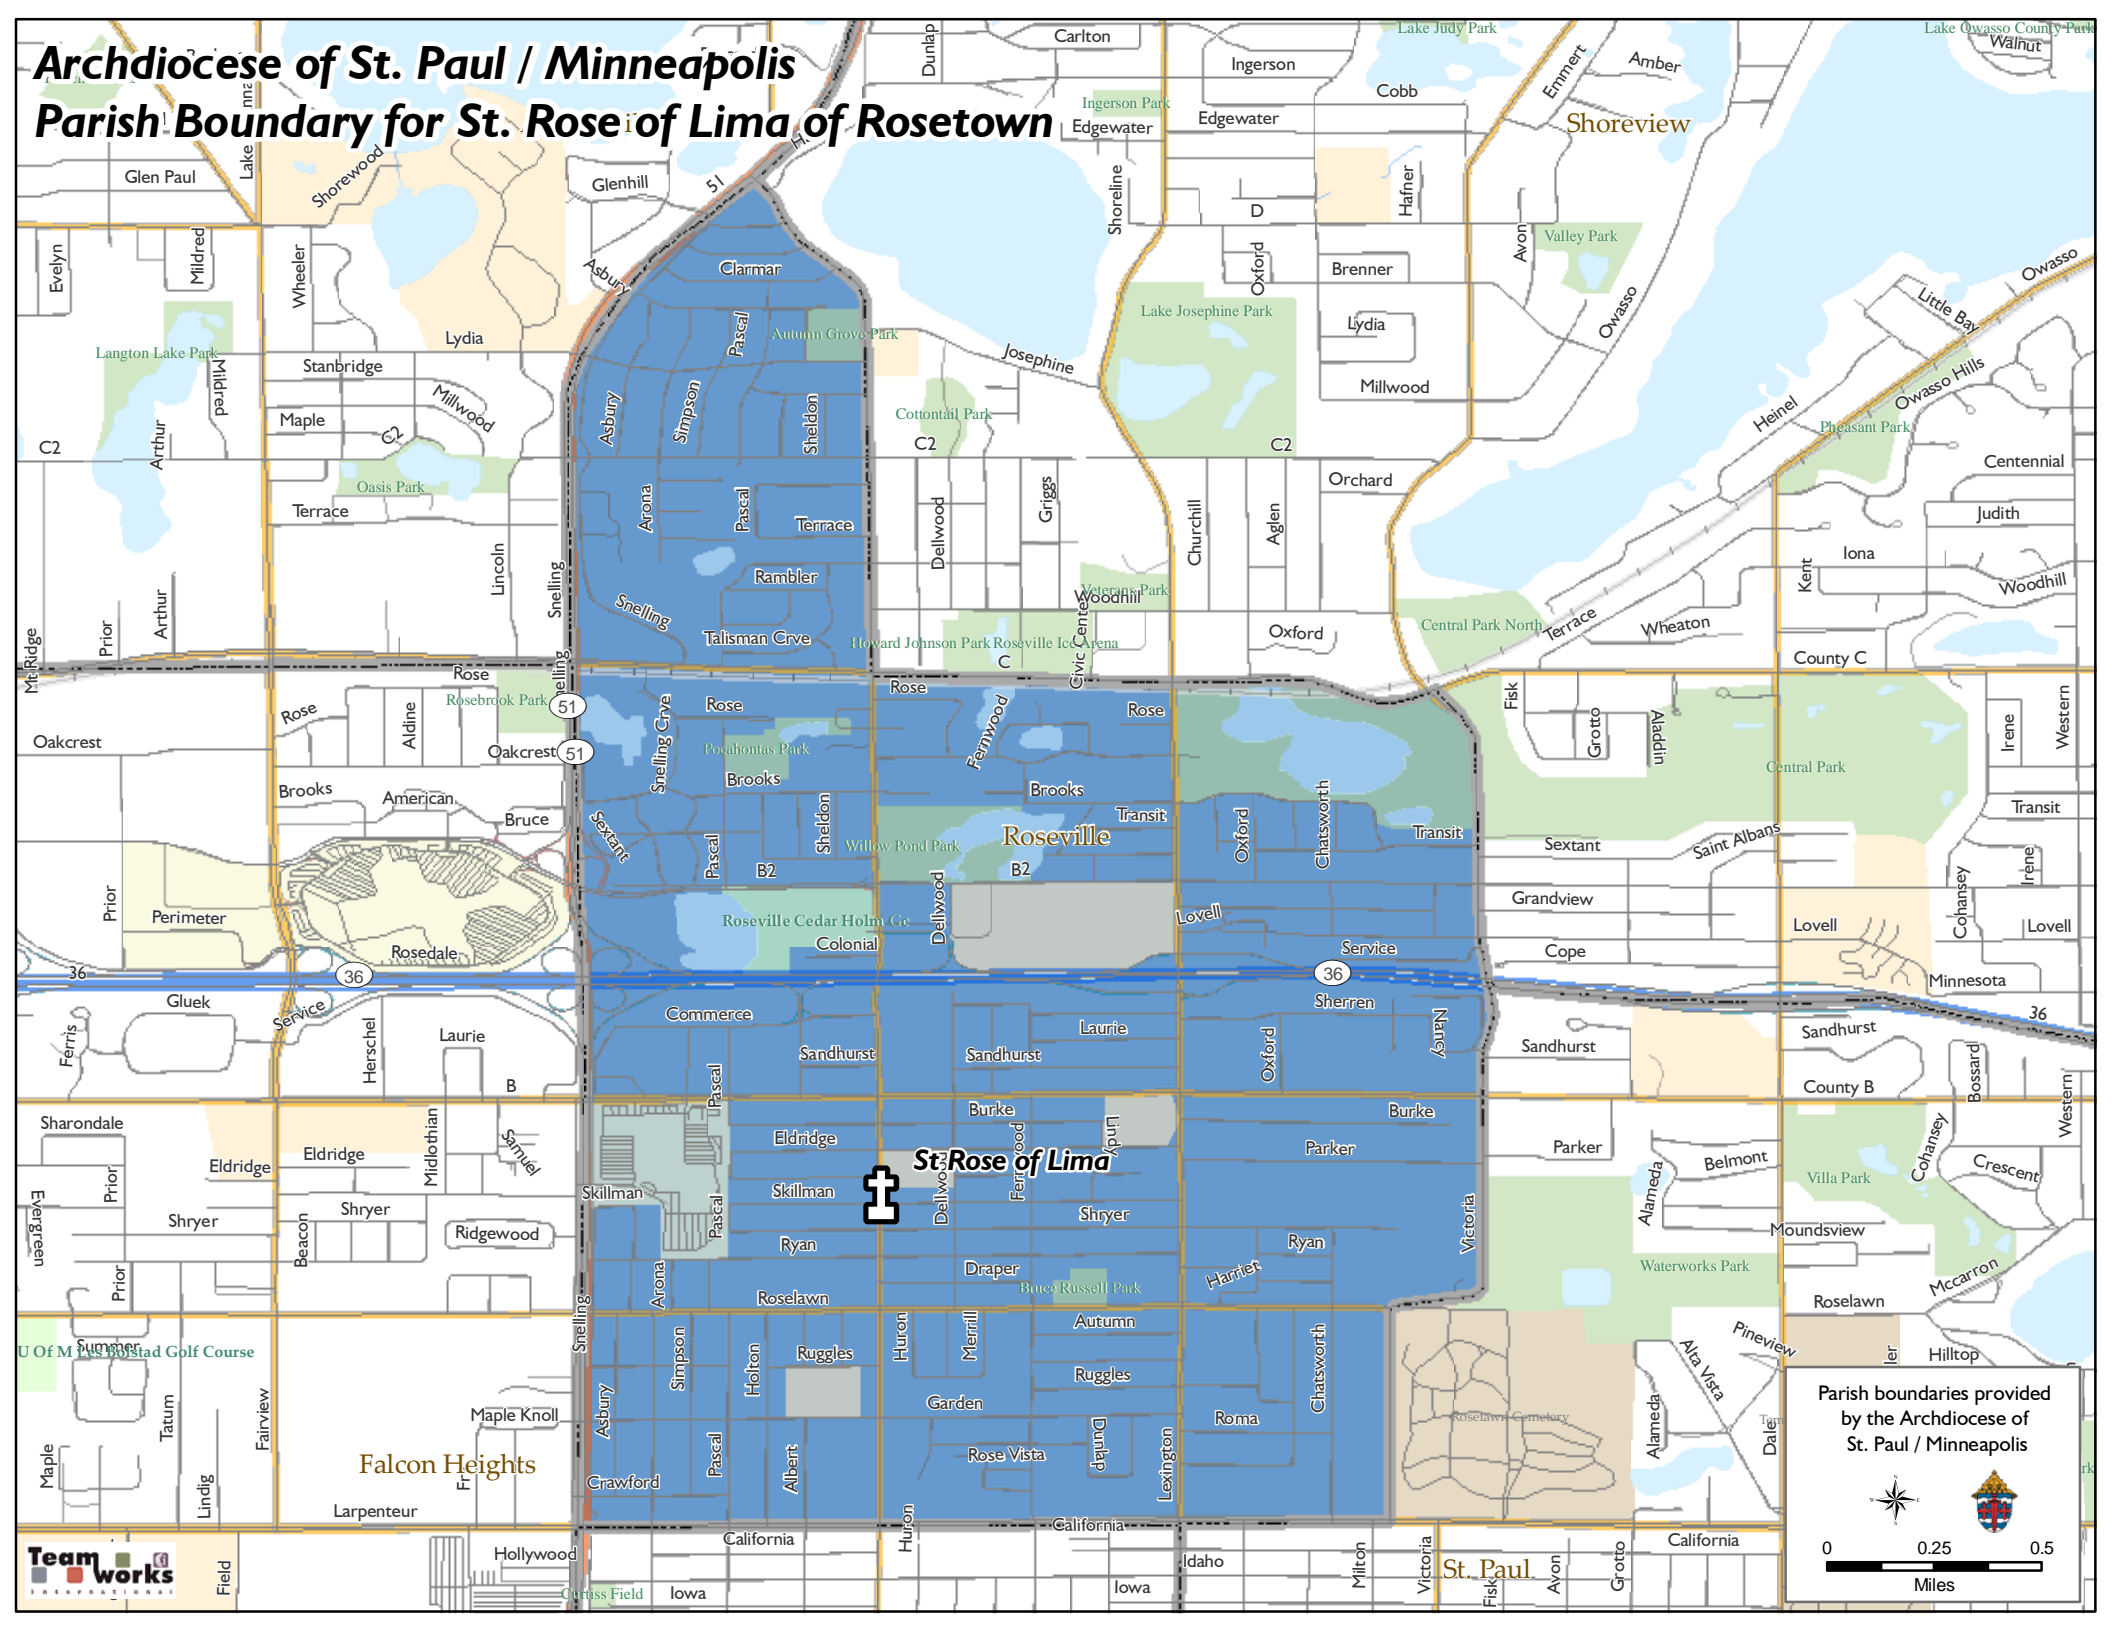

Archdiocese of St. Paul / Minneapolis

Parish Boundary for St. Rose of Lima of Rosetown

St. Rose of Lima

Parish boundaries provided by the Archdiocese of St. Paul / Minneapolis

0 0.25 0.5 Miles