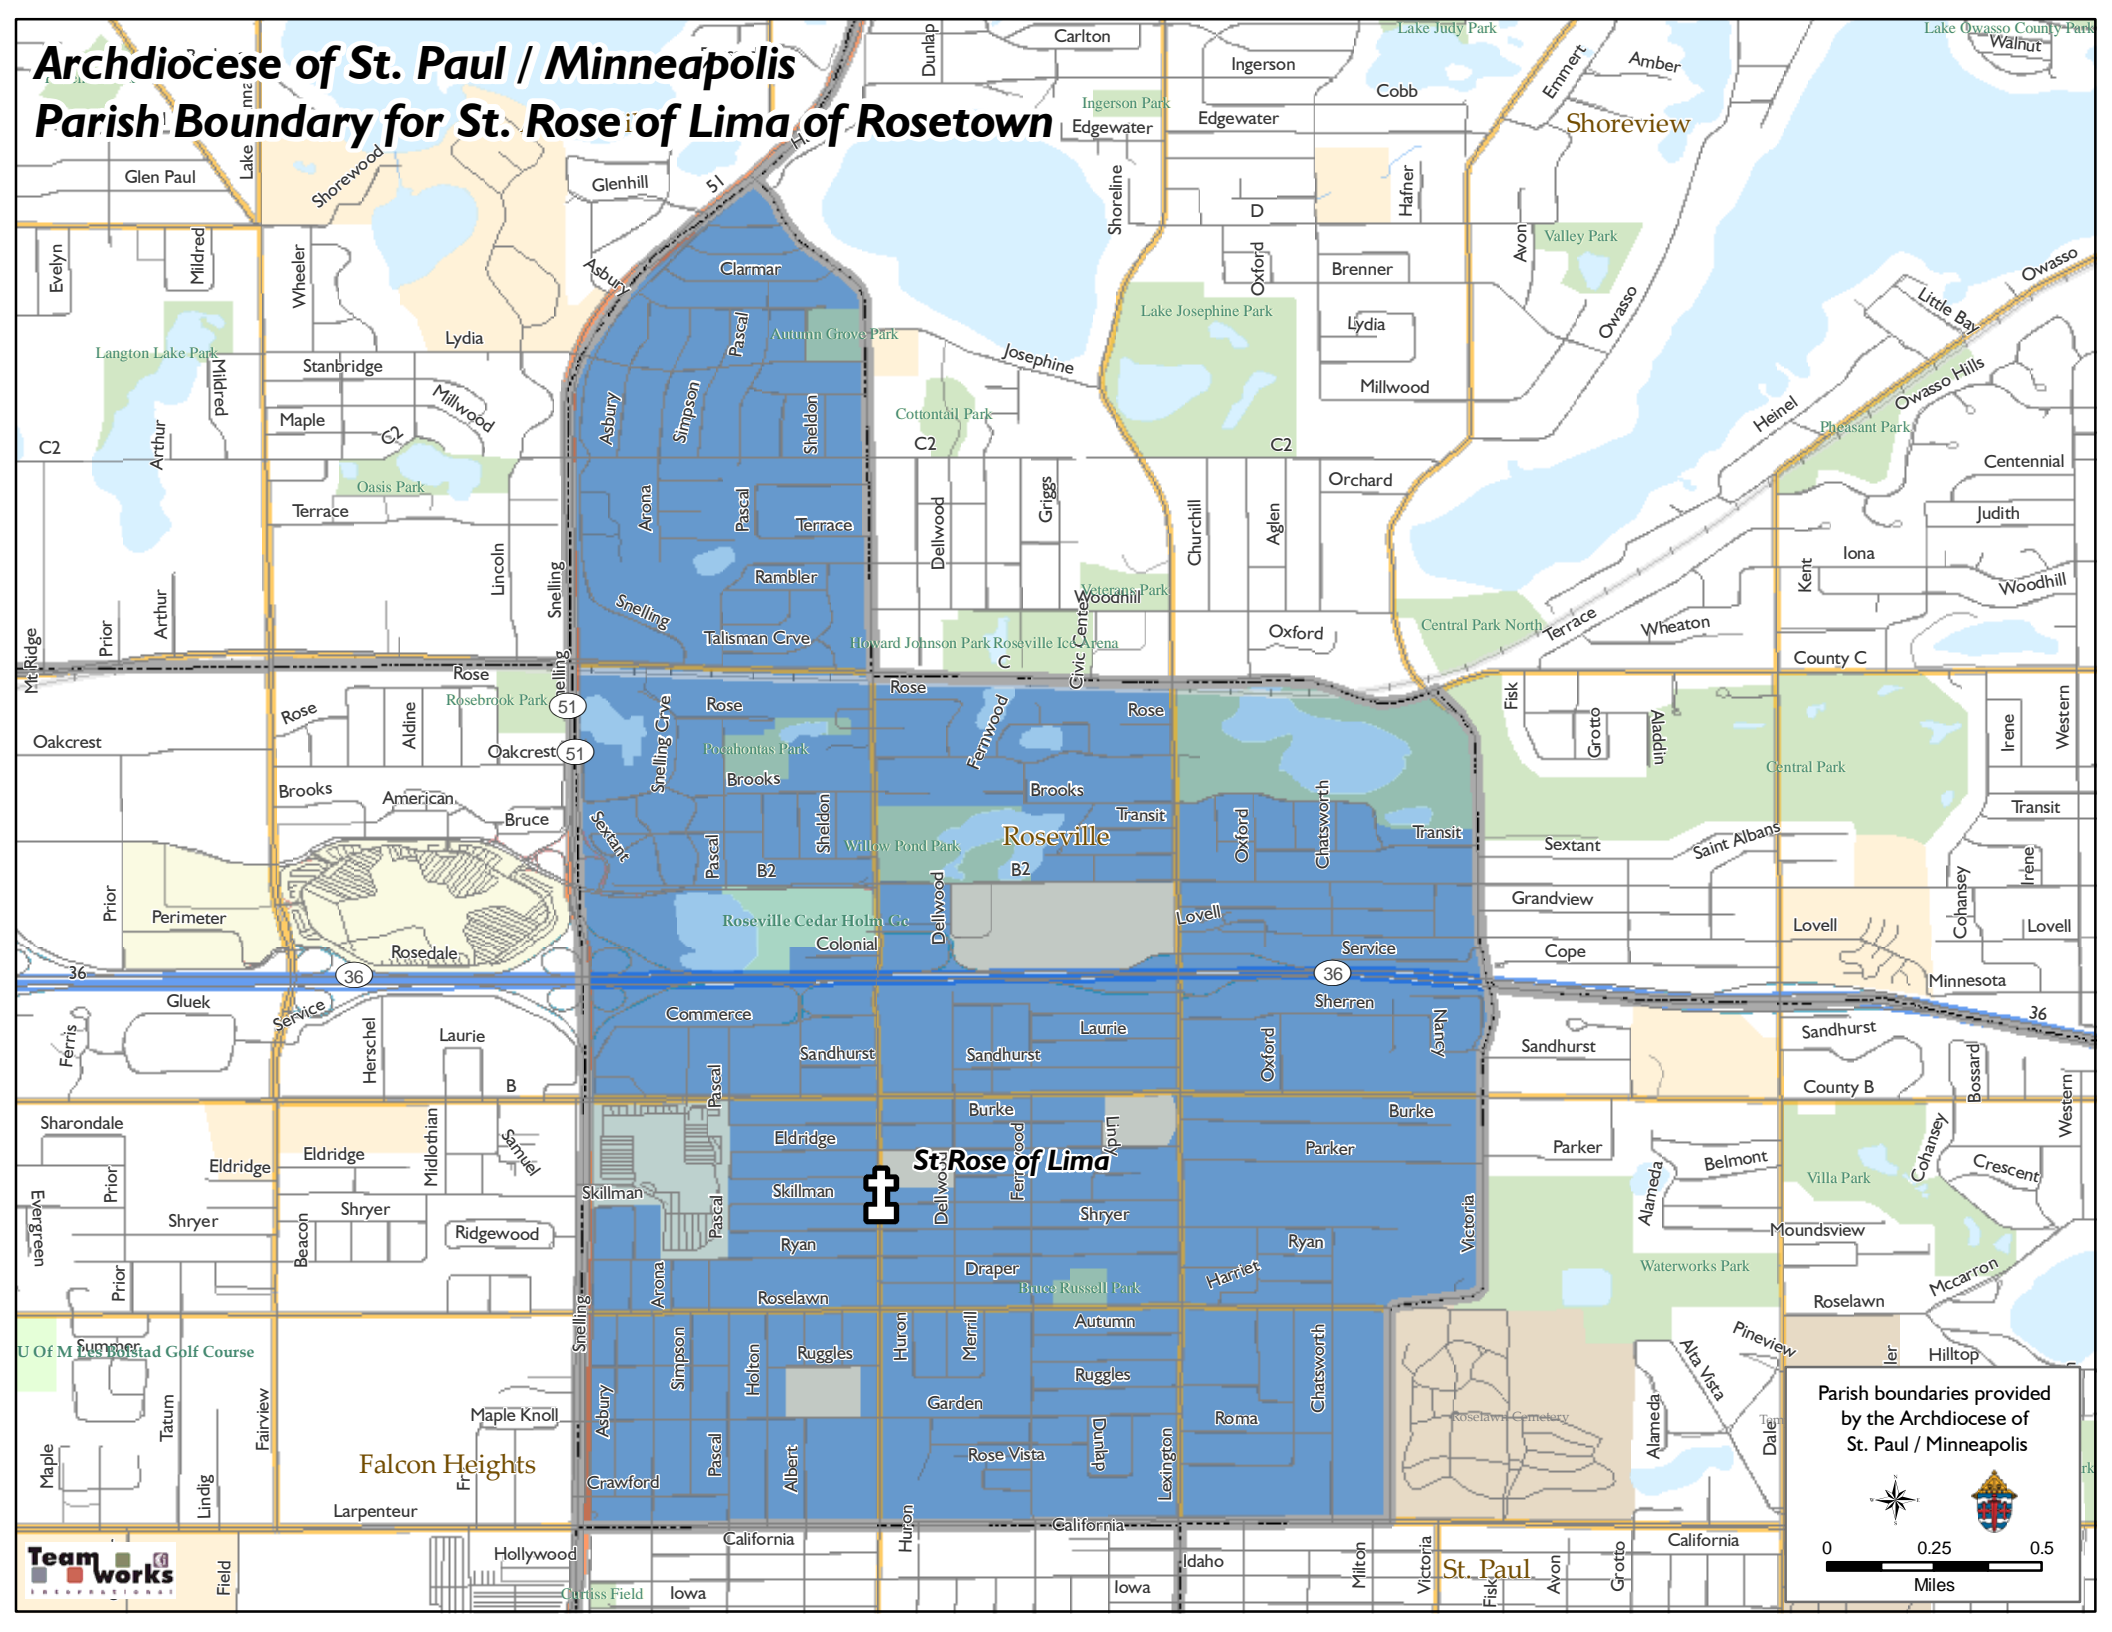

Archdiocese of St. Paul / Minneapolis

Parish Boundary for St. Rose of Lima of Rosetown

St. Rose of Lima

Parish boundaries provided by the Archdiocese of St. Paul / Minneapolis

0 0.25 0.5
Miles