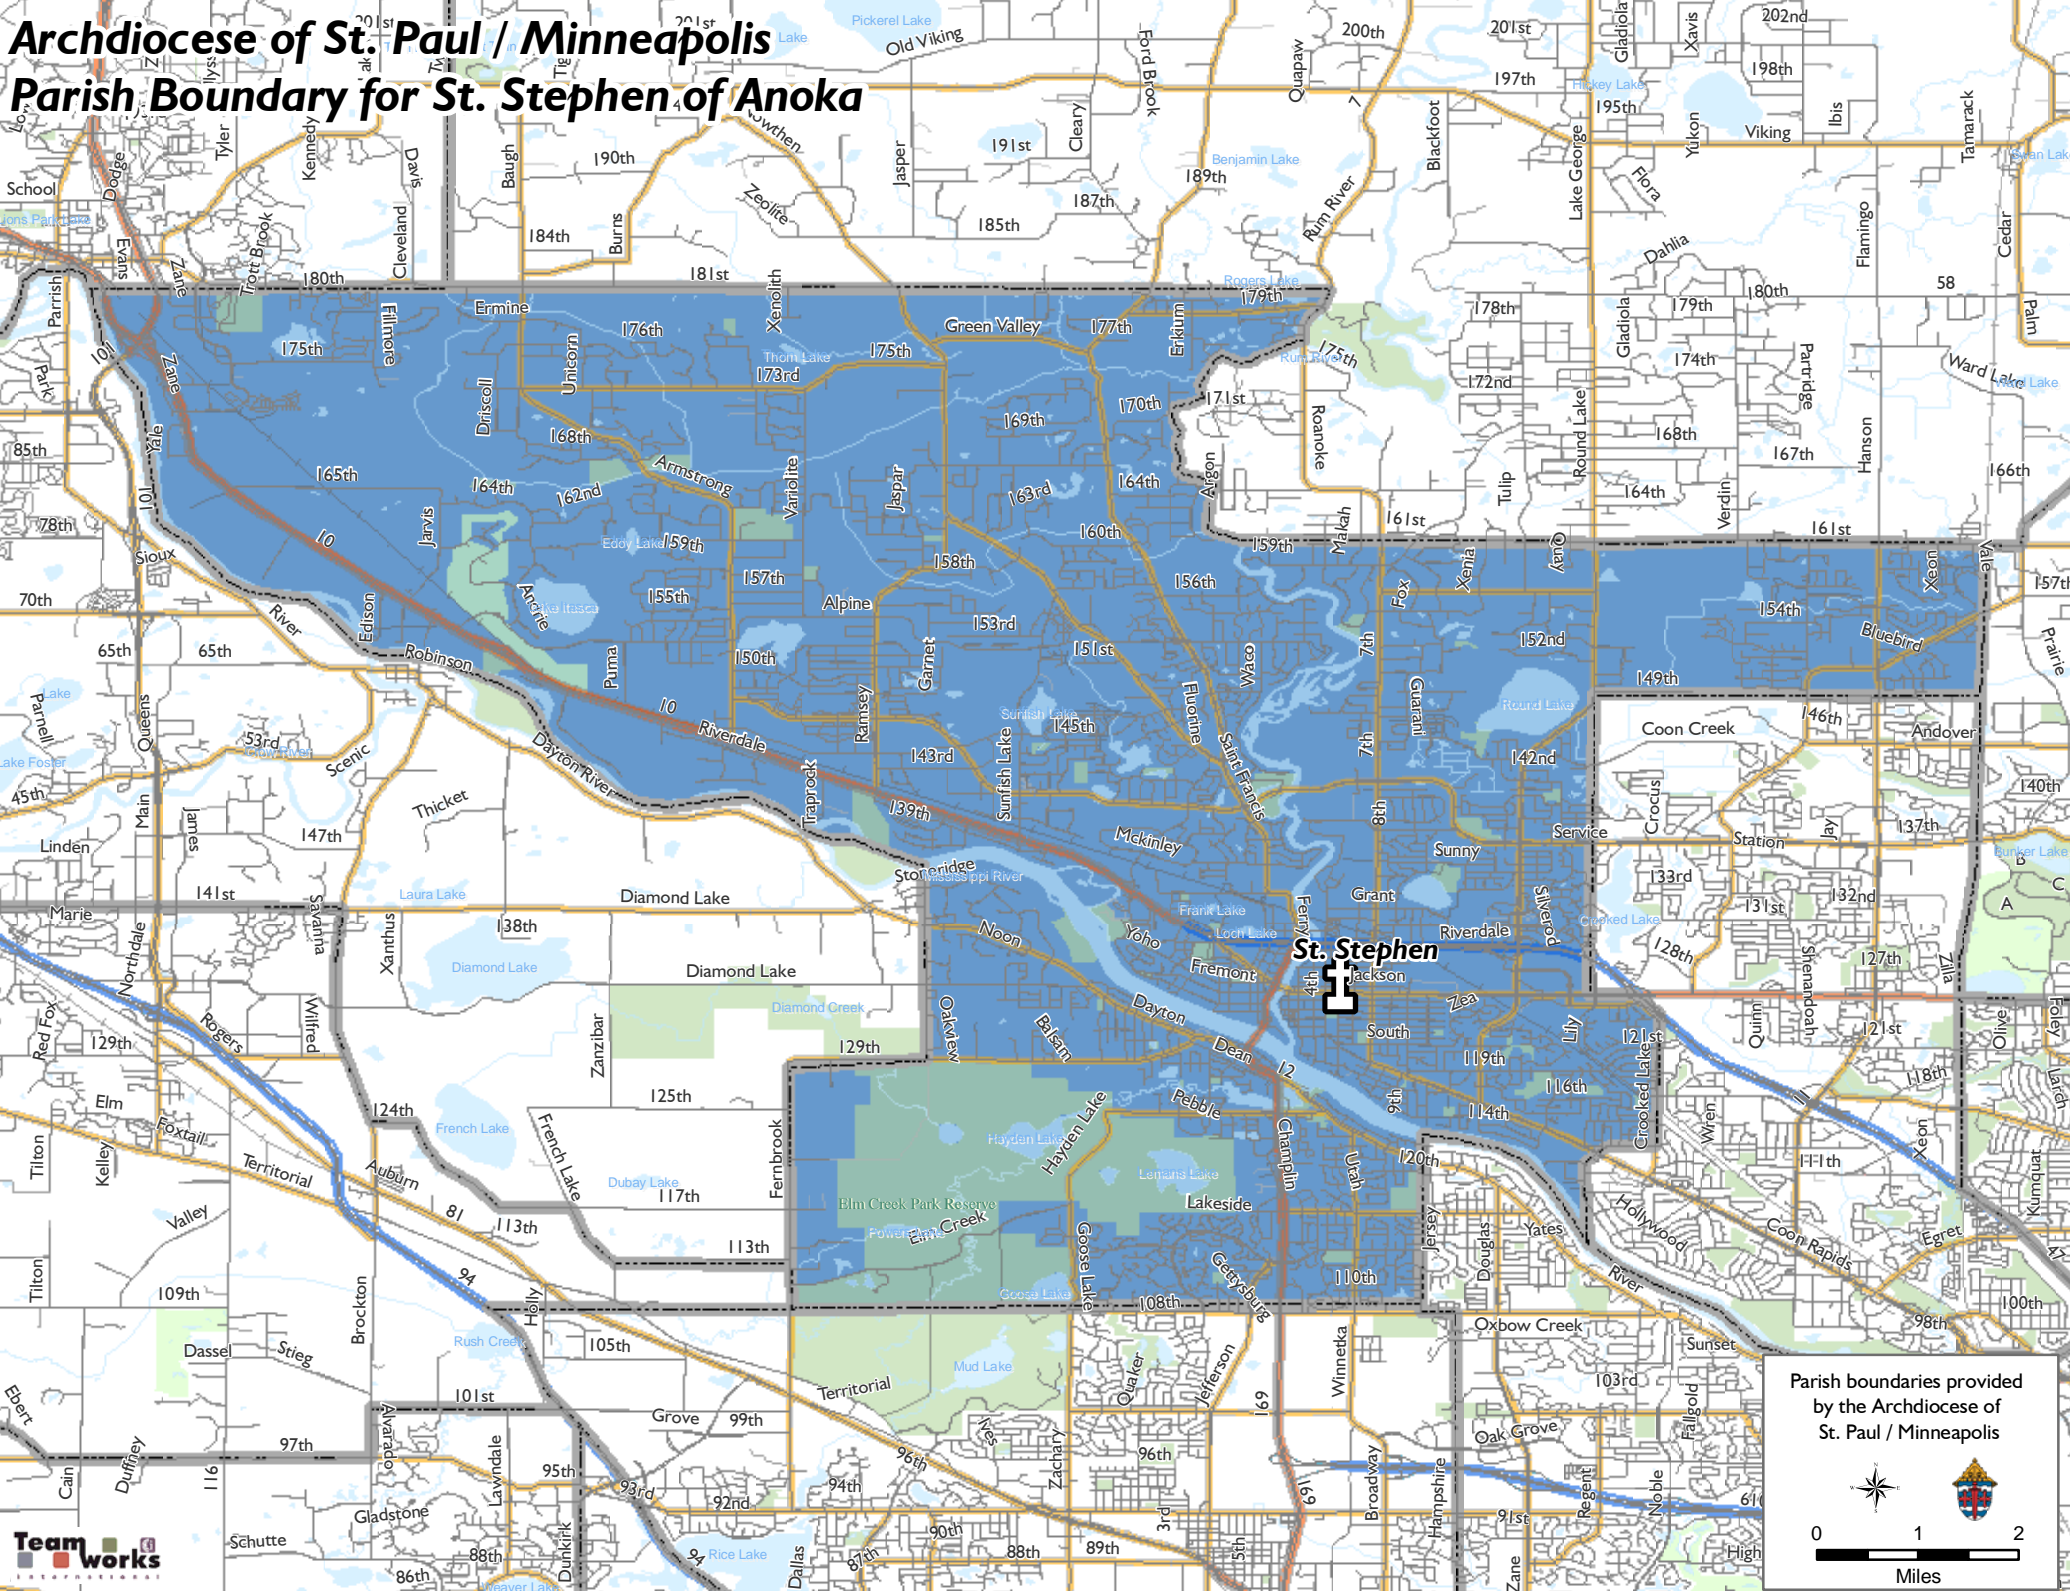

Archdiocese of St. Paul / Minneapolis

Parish Boundary for St. Stephen of Anoka

Parish boundaries provided by the Archdiocese of St. Paul / Minneapolis

0 1 2
Miles