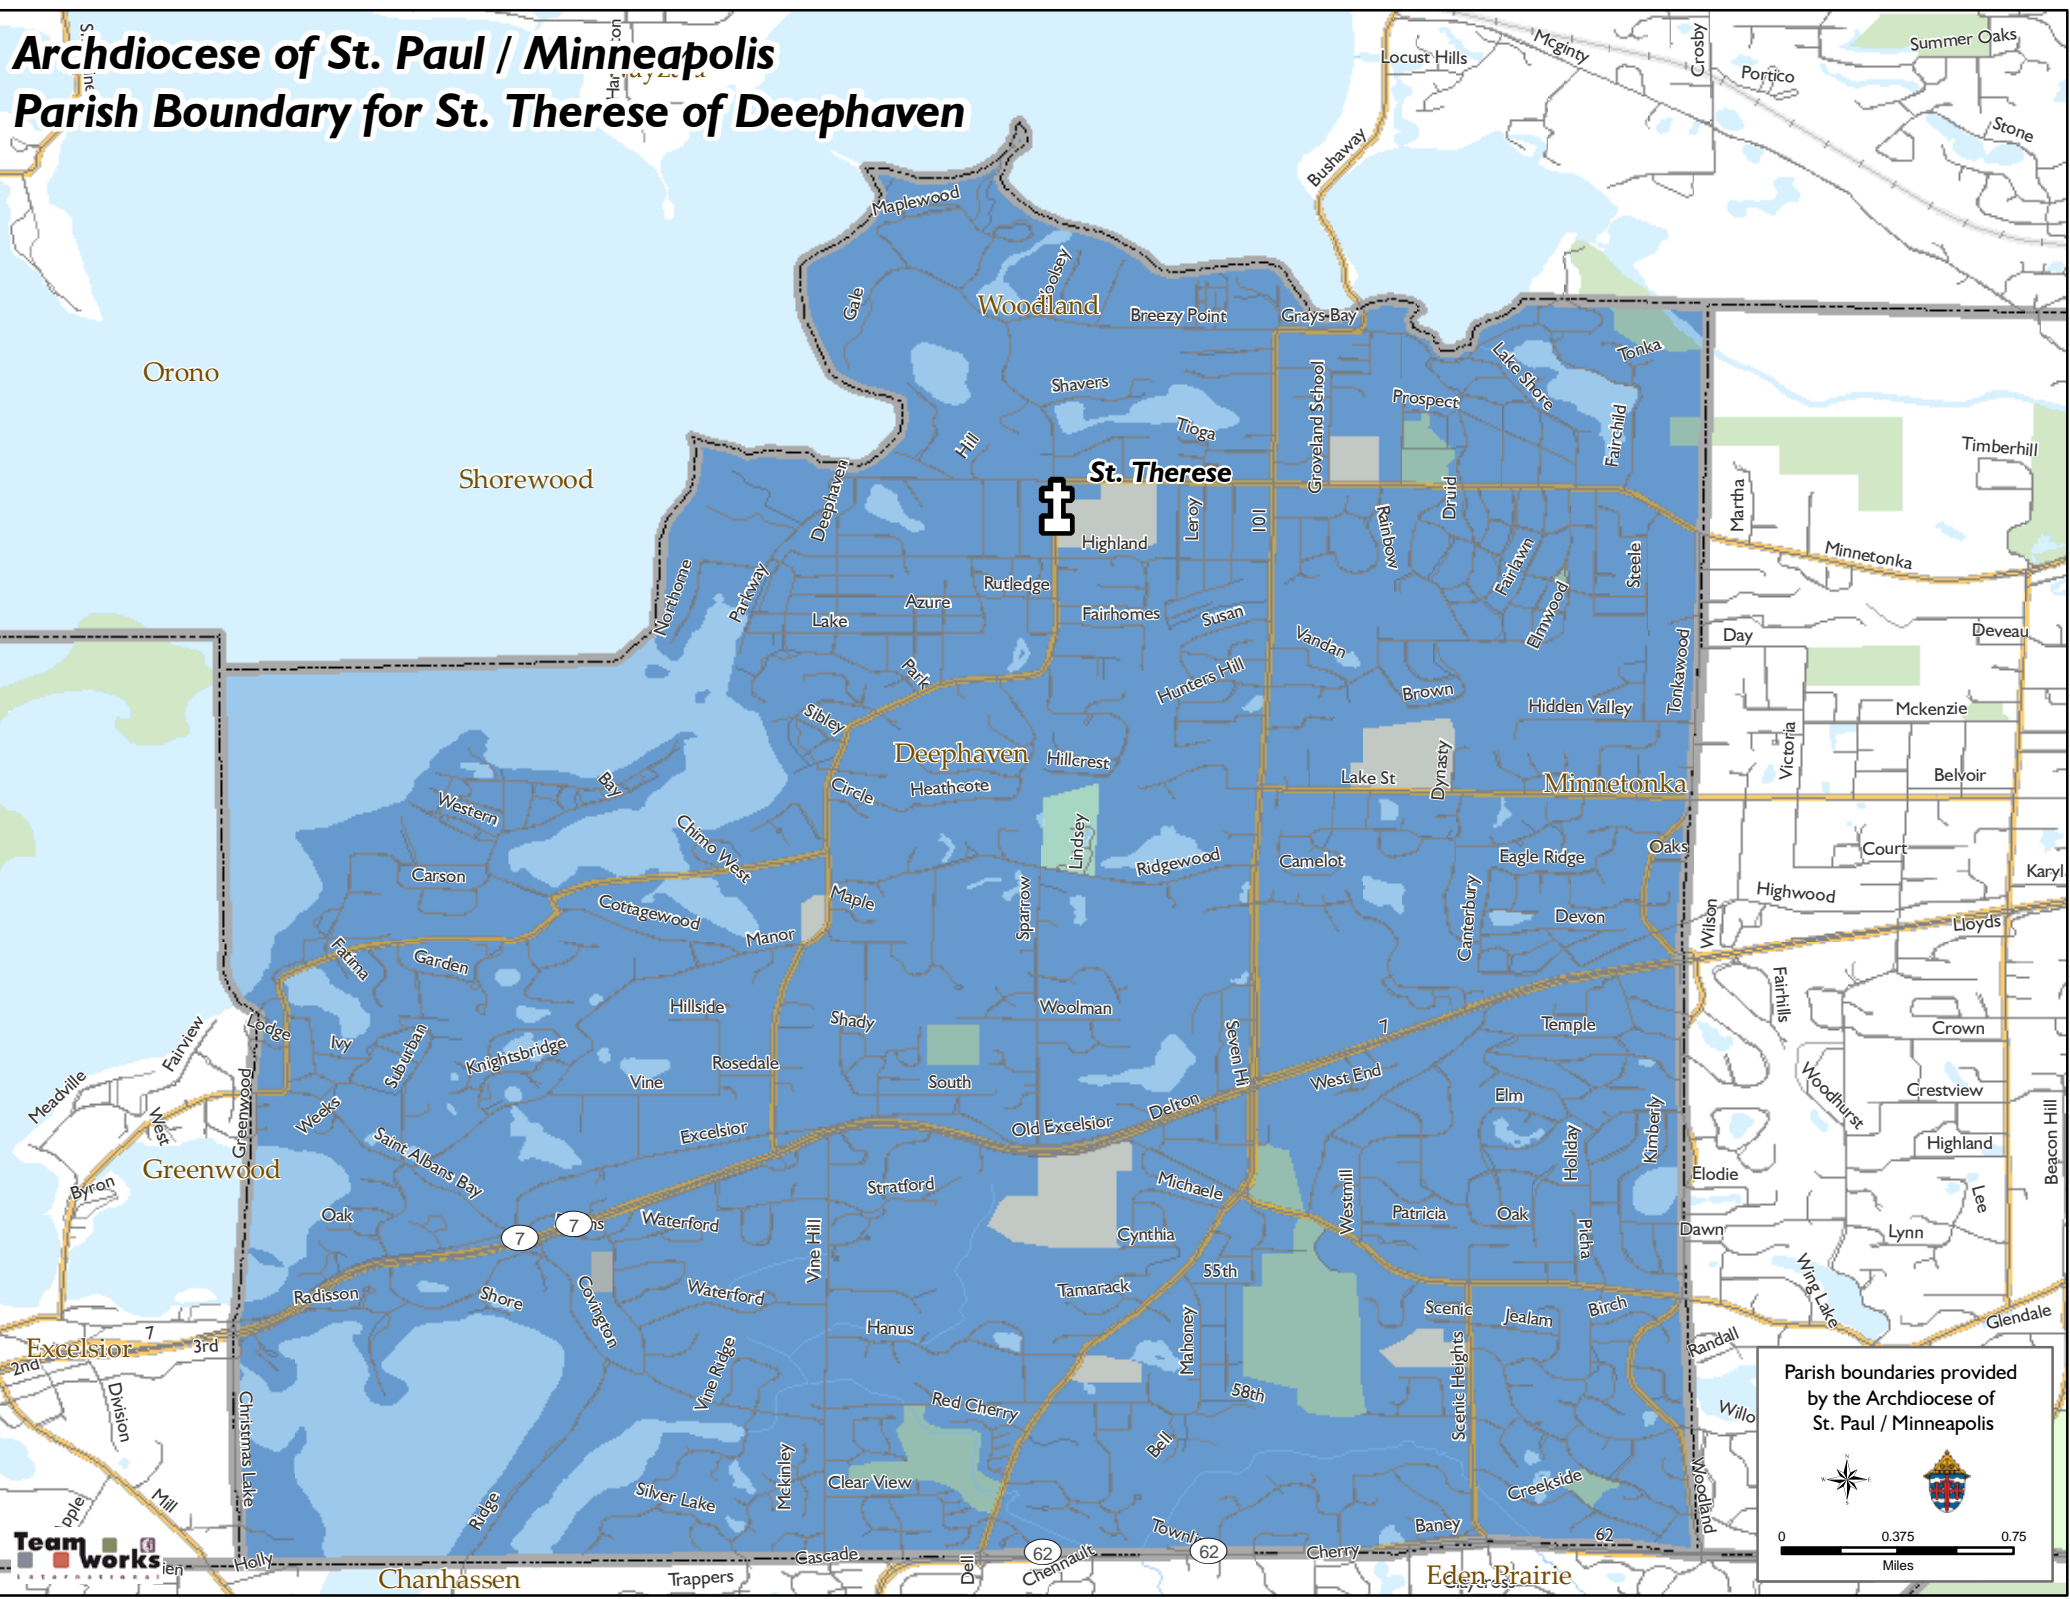

Archdiocese of St. Paul / Minneapolis

Parish Boundary for St. Therese of Deephaven

Parish boundaries provided by the Archdiocese of St. Paul / Minneapolis

0 0.375 0.75 Miles