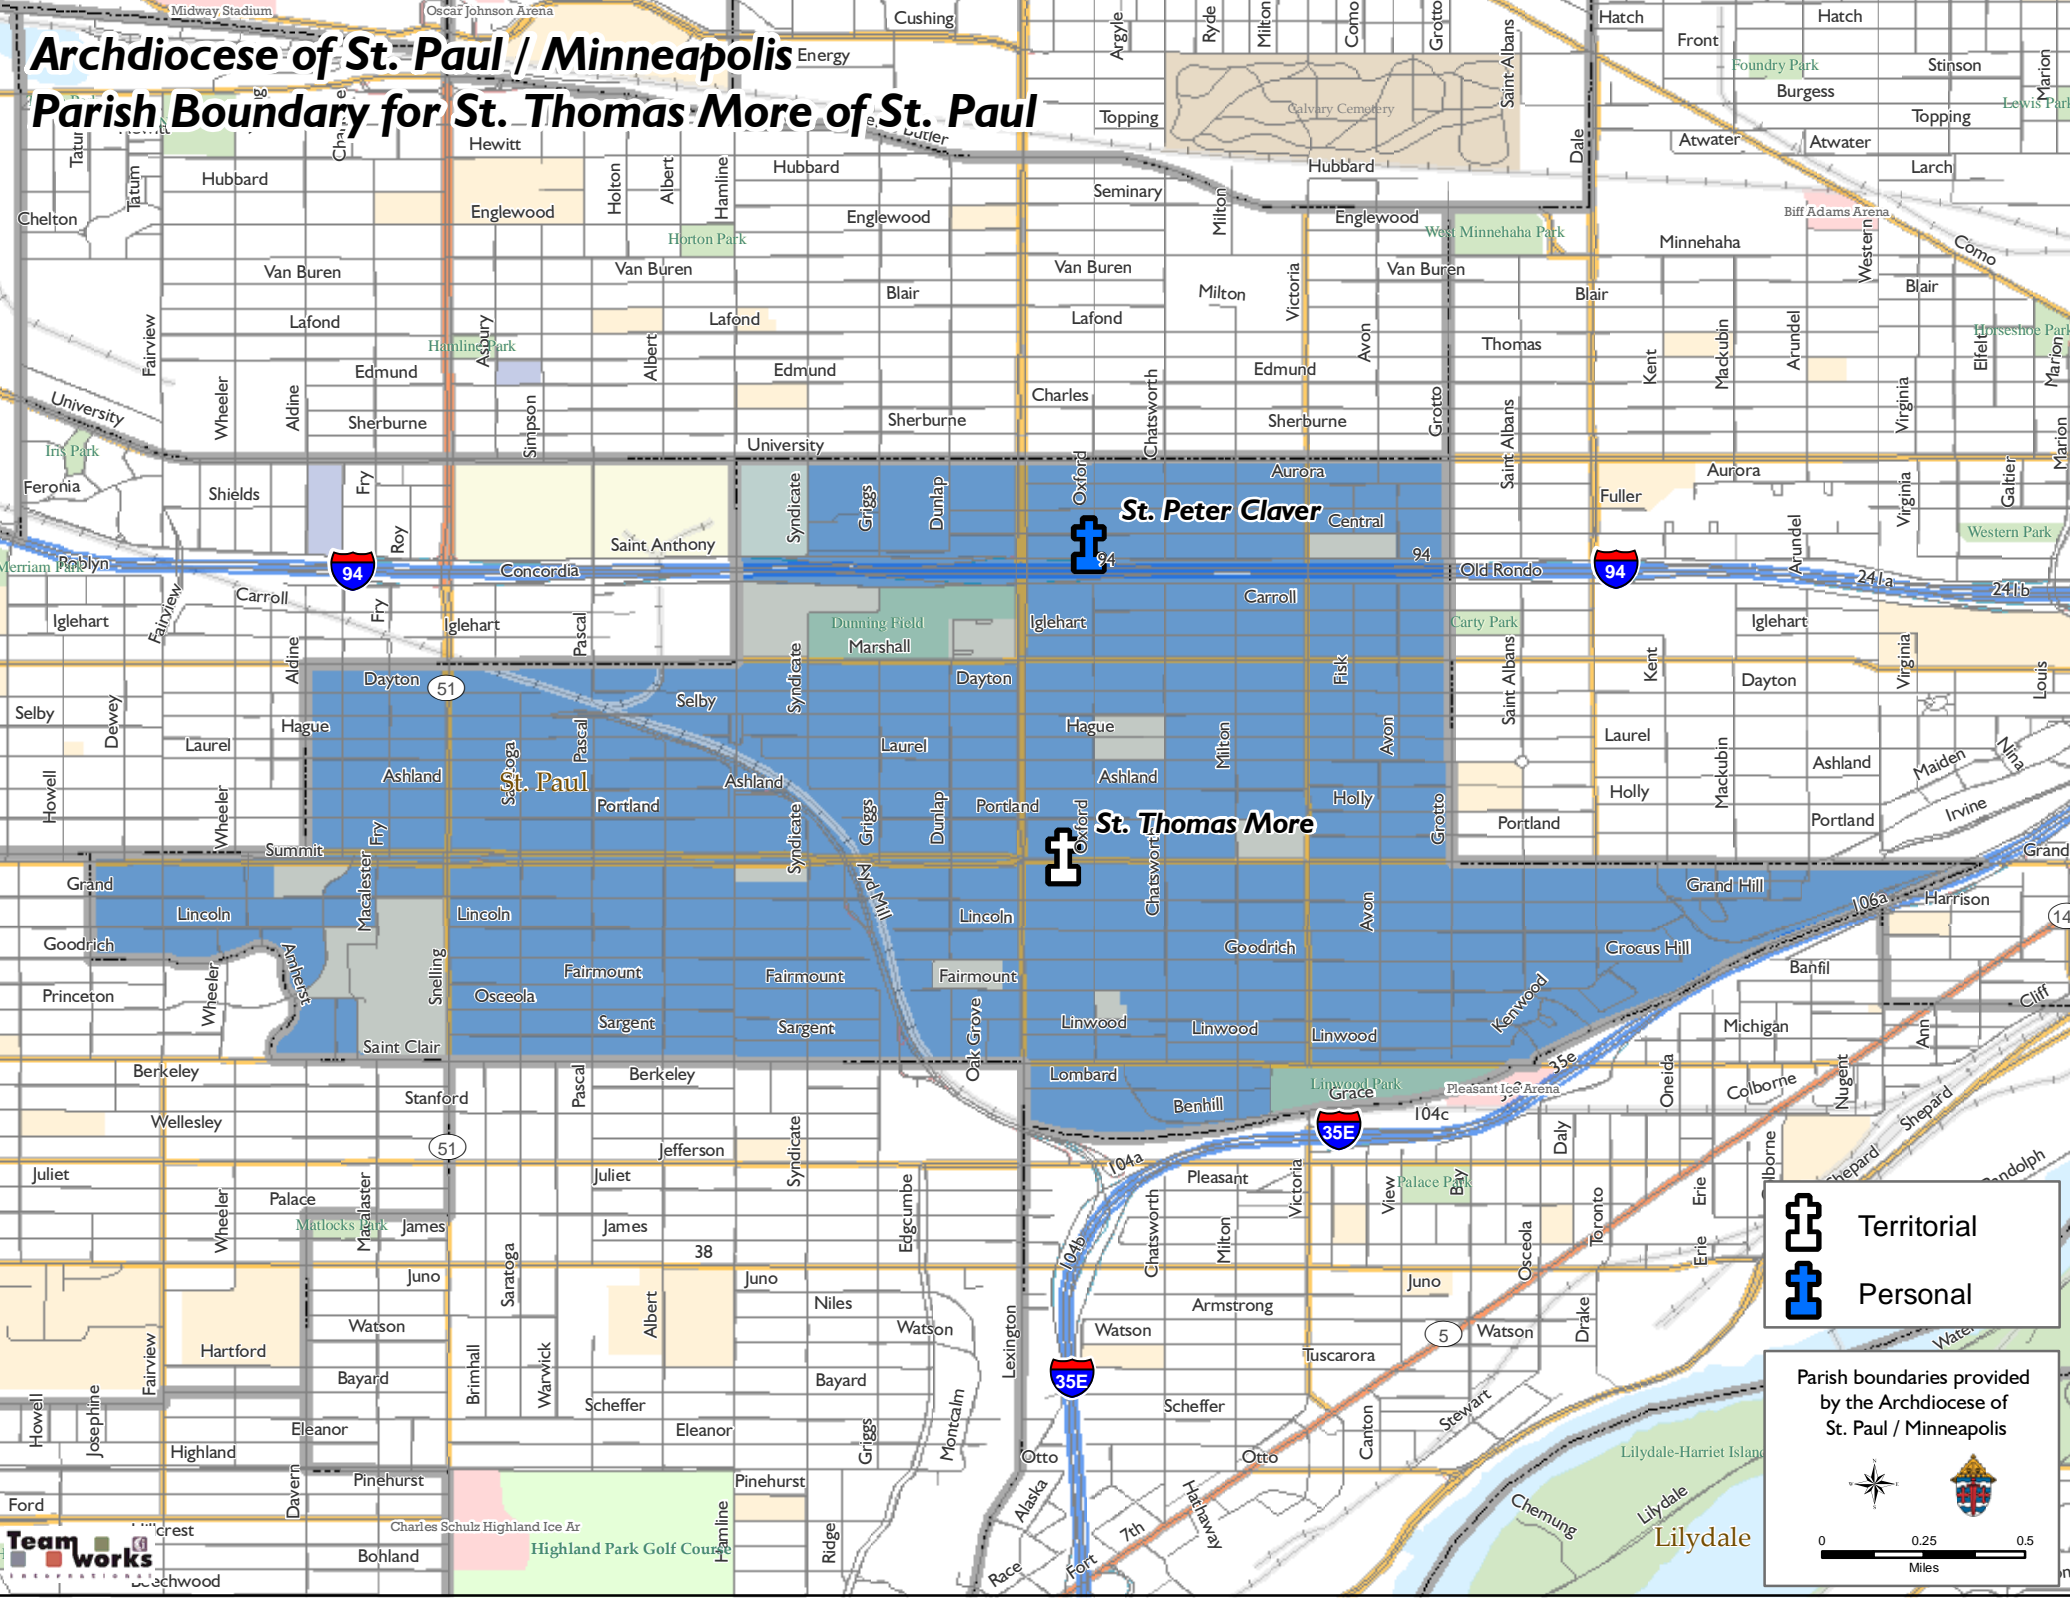

Archdiocese of St. Paul / Minneapolis

Parish Boundary for St. Thomas More of St. Paul

 Territorial

 Personal

Parish boundaries provided by the Archdiocese of St. Paul / Minneapolis

0 0.25 0.5 Miles