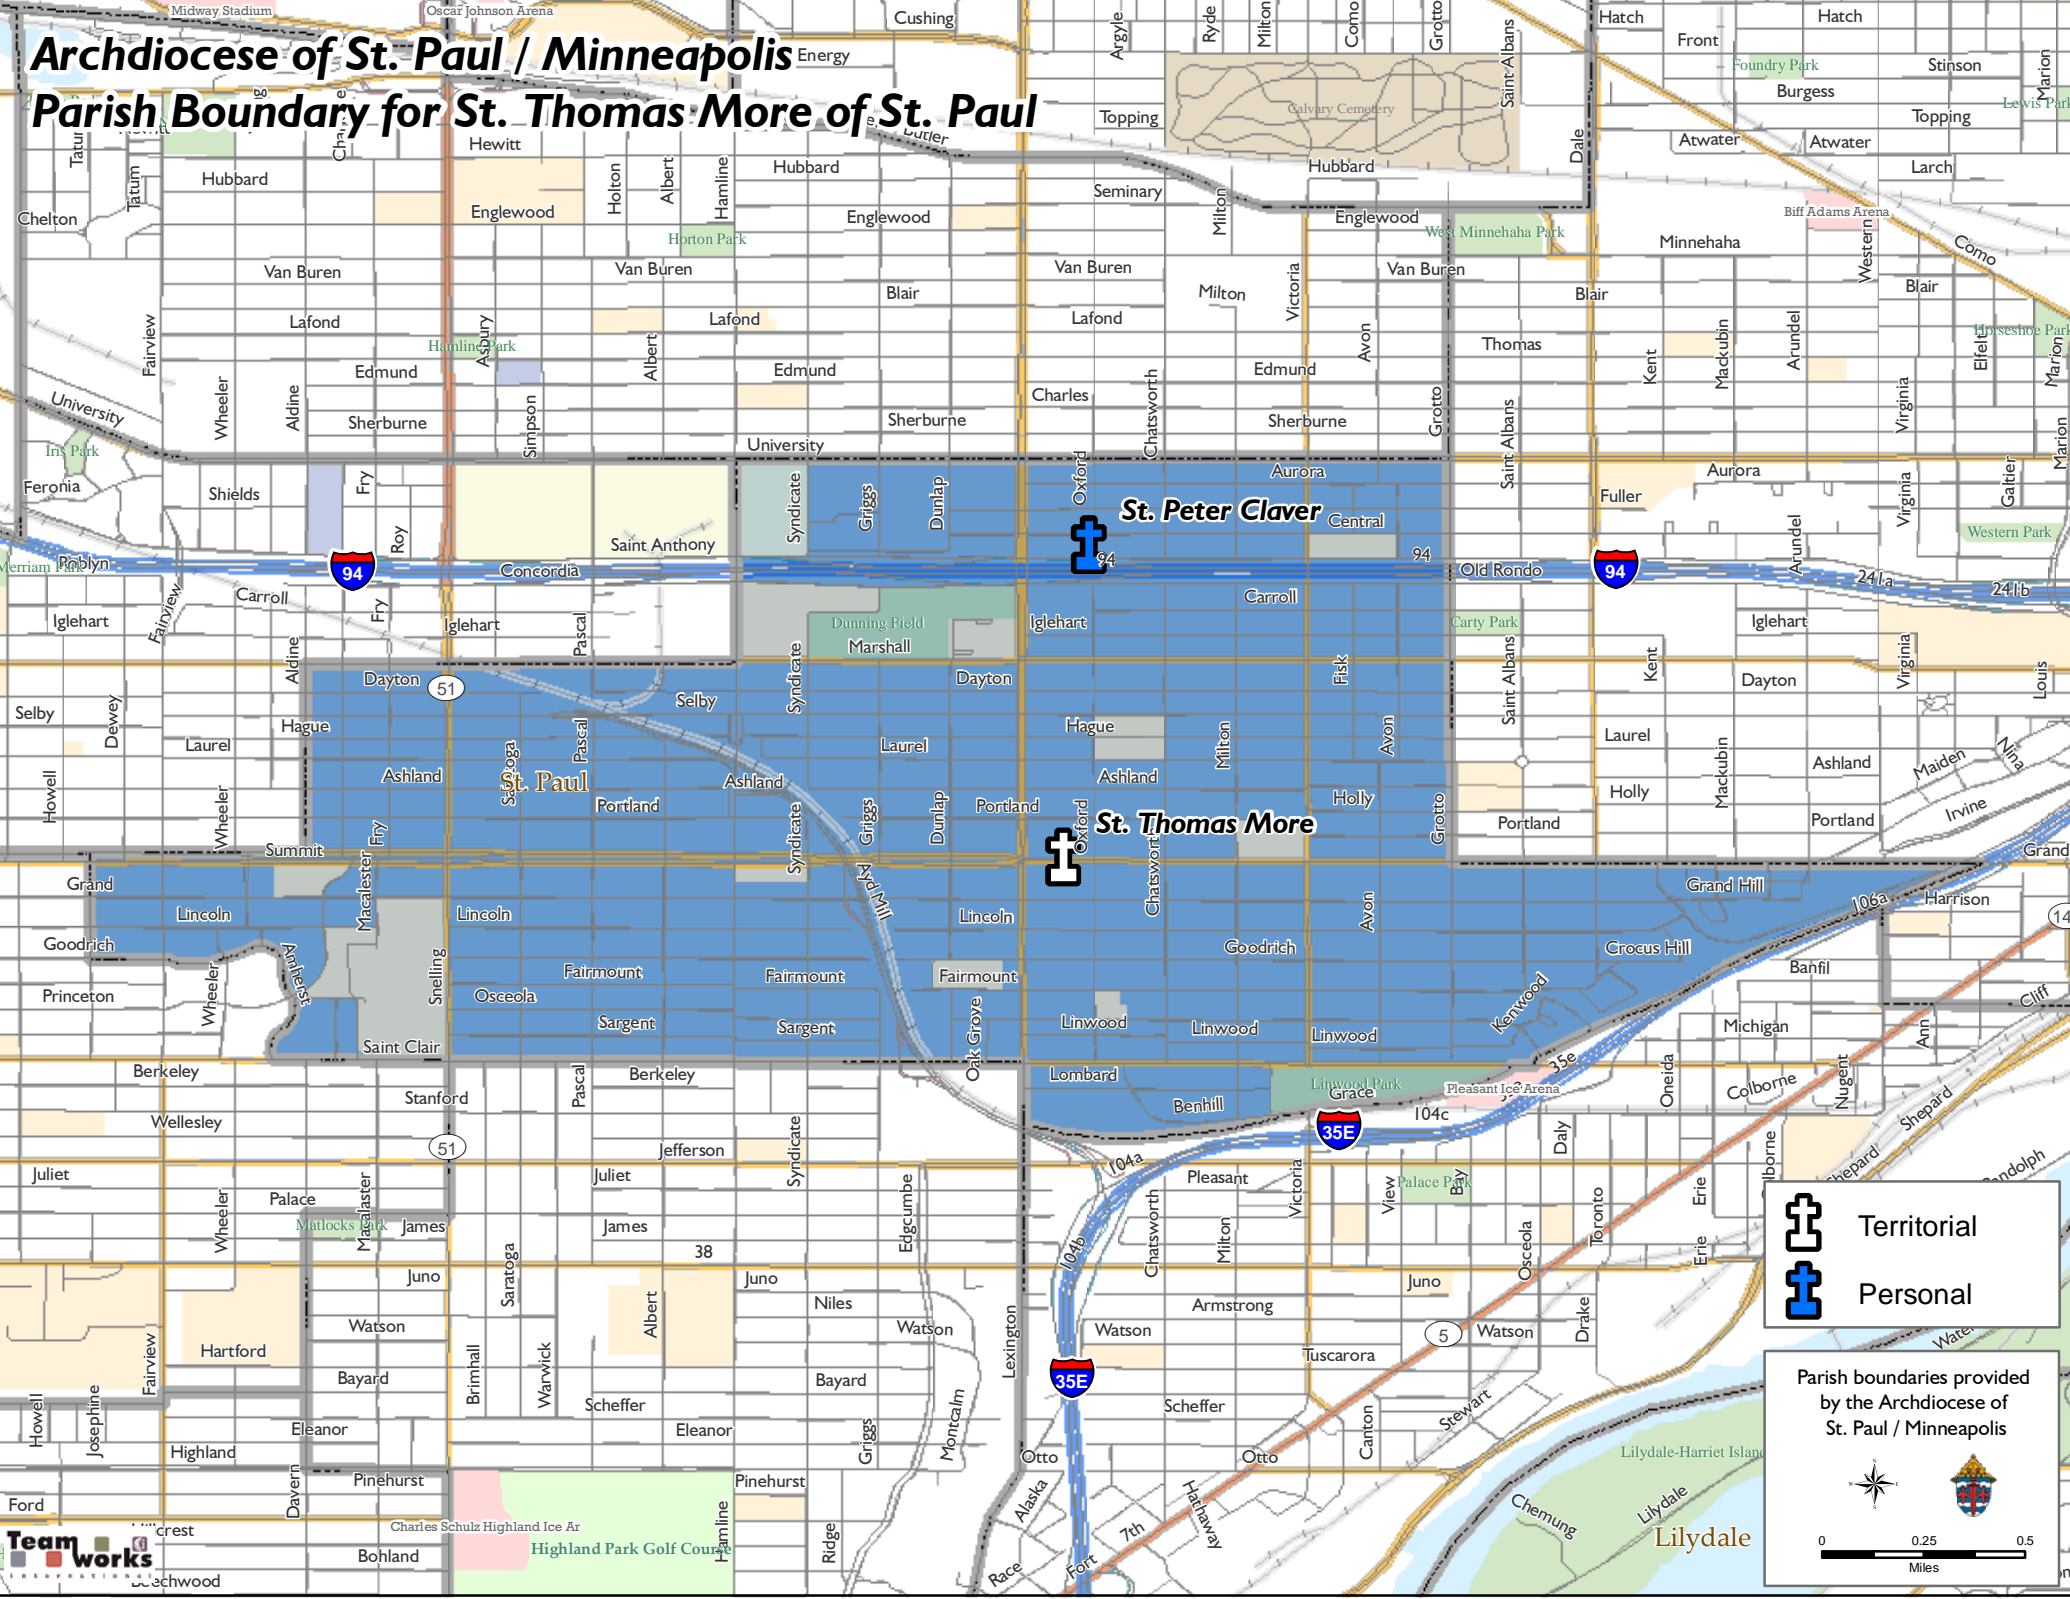

Archdiocese of St. Paul / Minneapolis

Parish Boundary for St. Thomas More of St. Paul

	Territorial
	Personal

Parish boundaries provided by the Archdiocese of St. Paul / Minneapolis

0 0.25 0.5 Miles