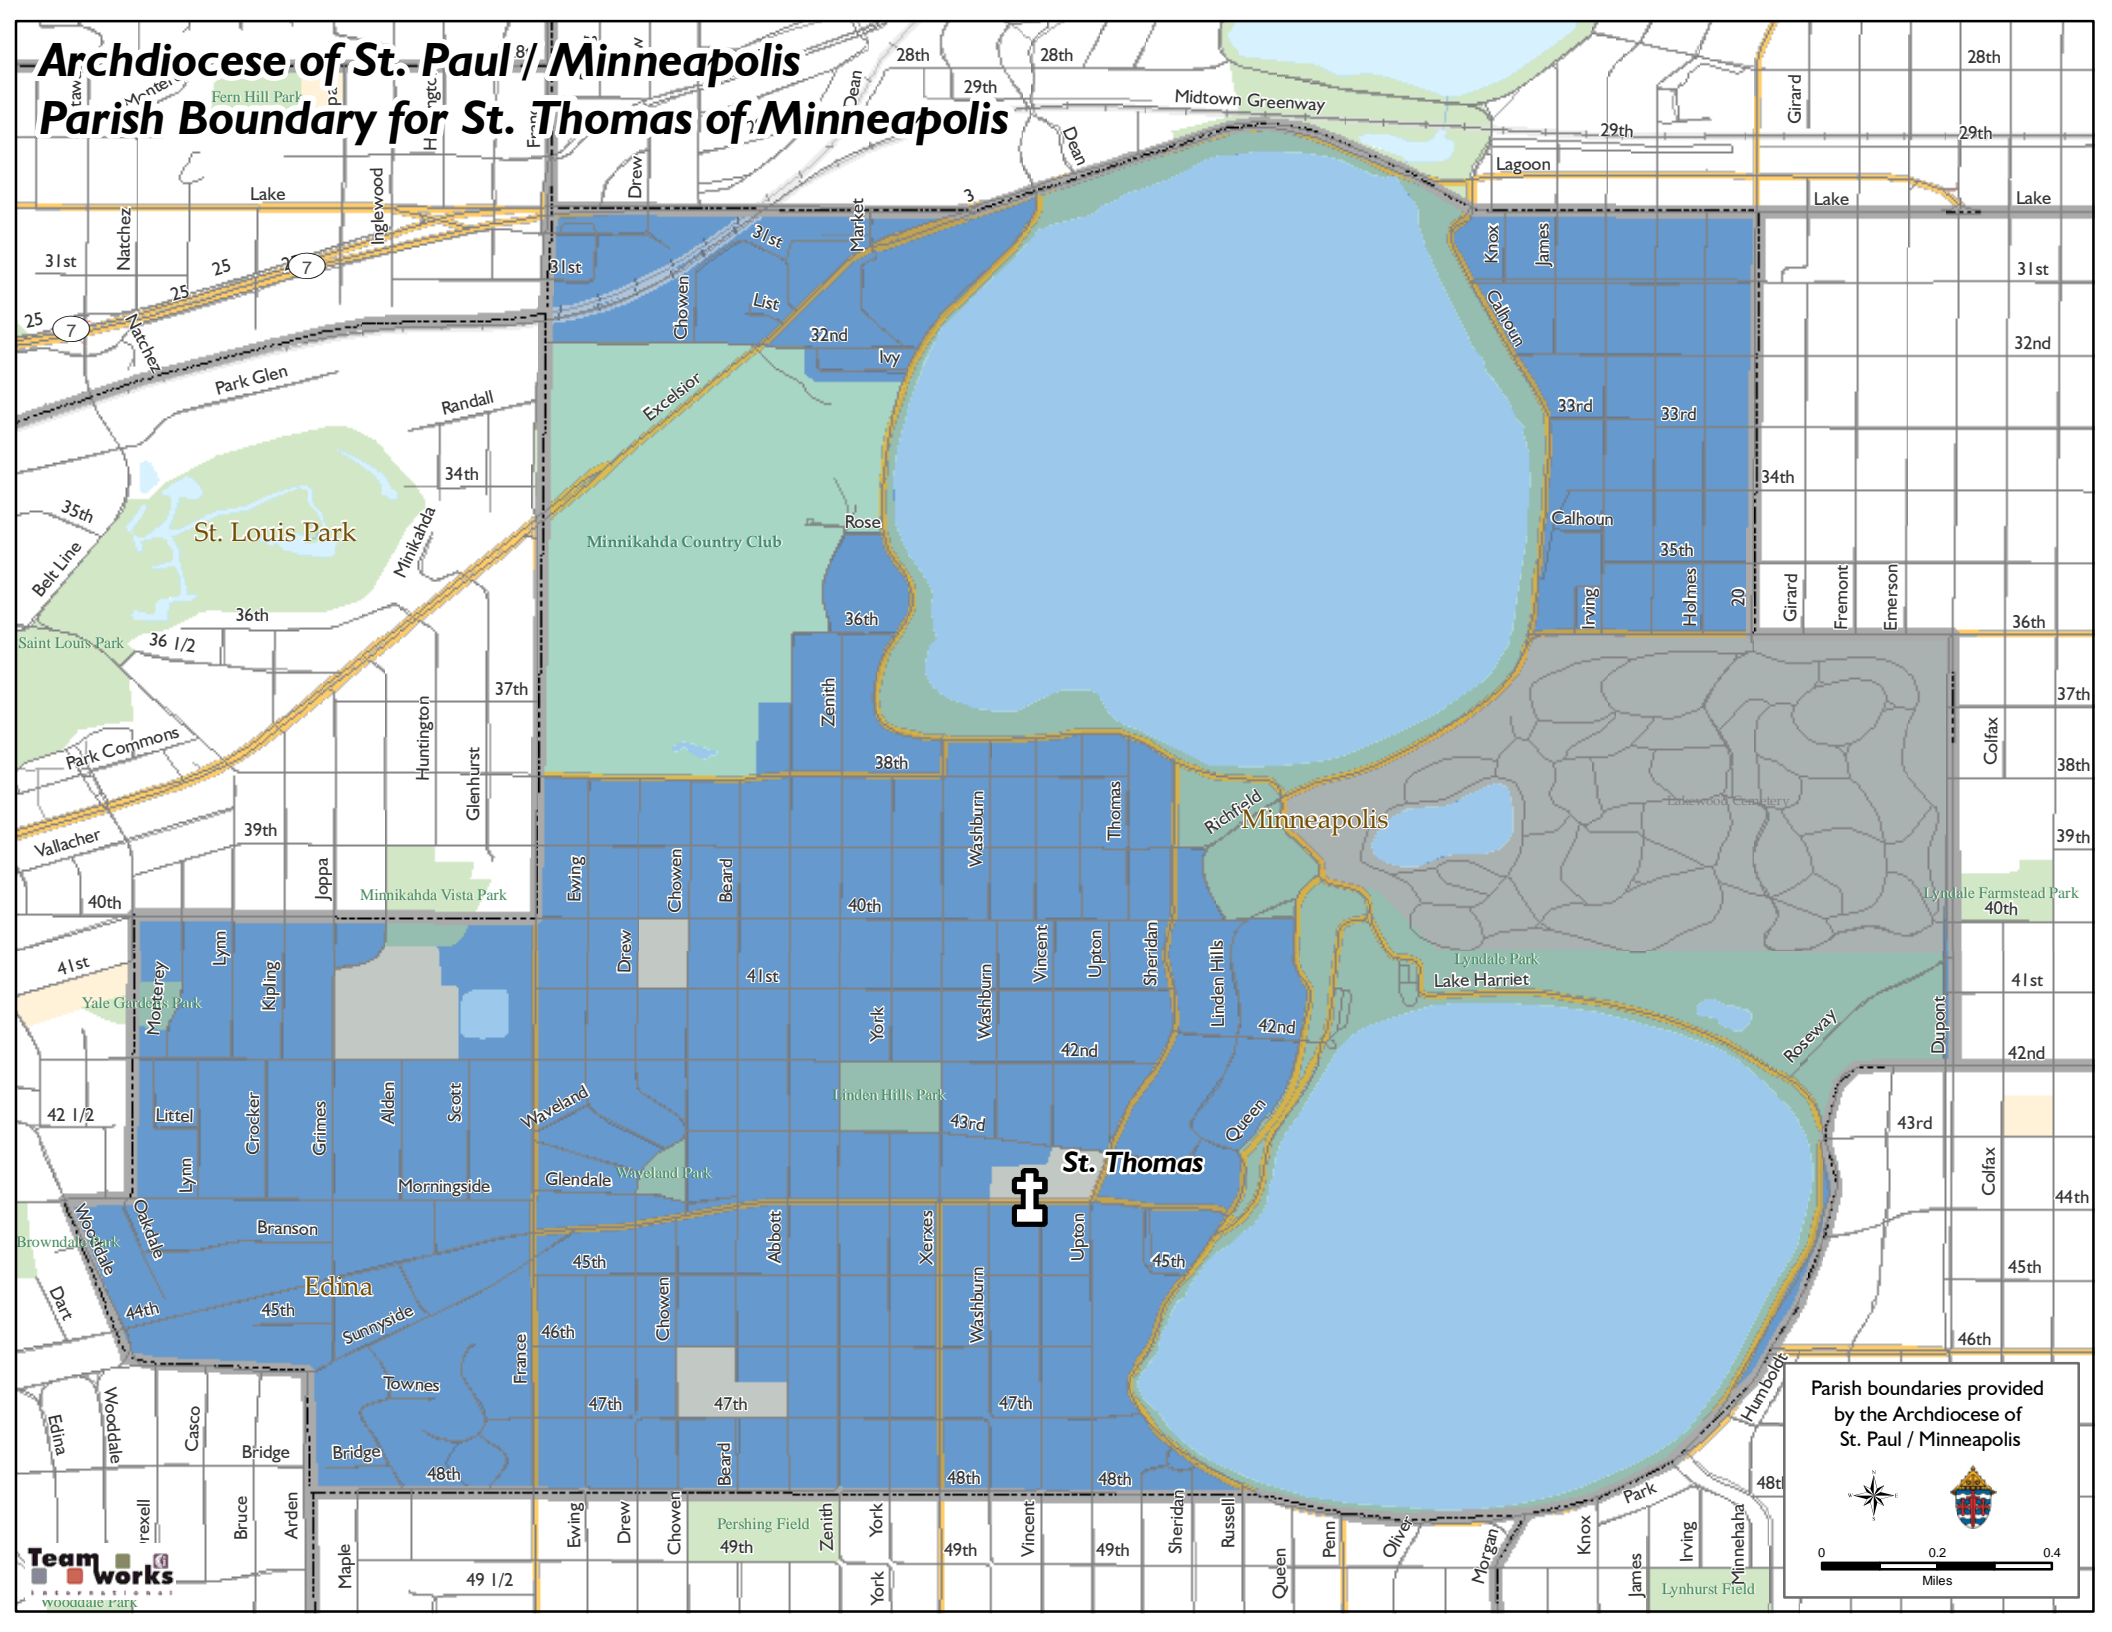

# Archdiocese of St. Paul / Minneapolis Parish Boundary for St. Thomas of Minneapolis

Parish boundaries provided by the Archdiocese of St. Paul / Minneapolis

0 0.2 0.4  
Miles