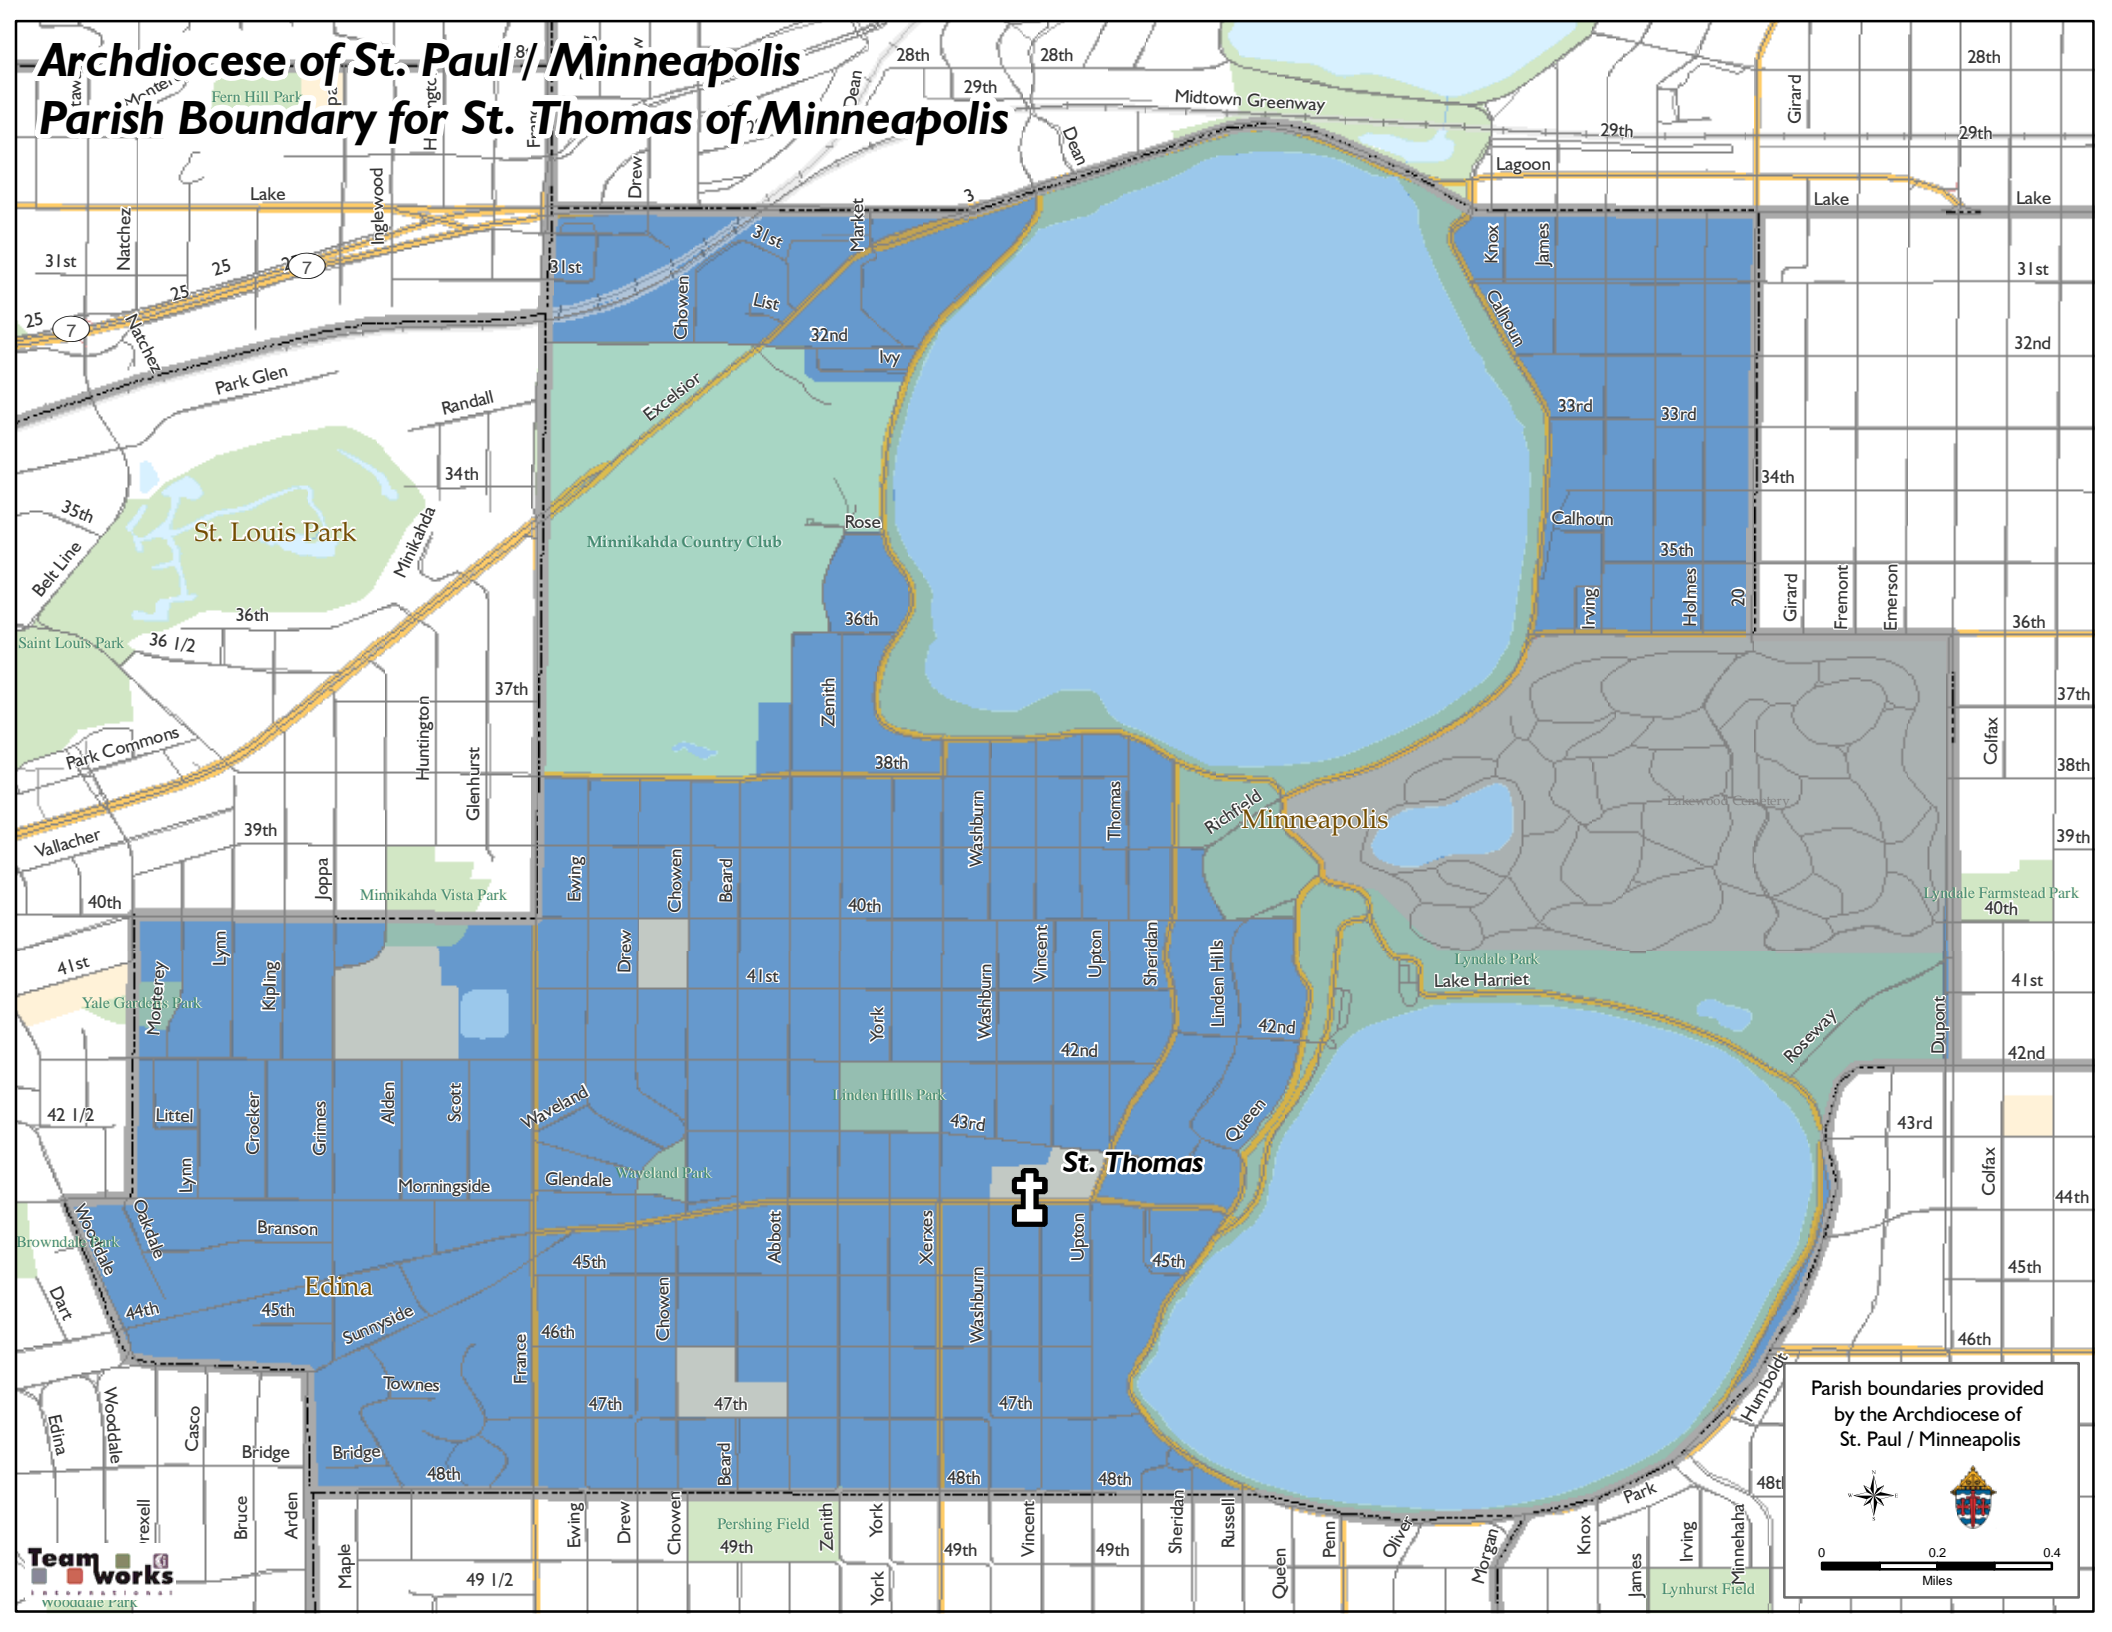

Archdiocese of St. Paul / Minneapolis Parish Boundary for St. Thomas of Minneapolis

Parish boundaries provided by the Archdiocese of St. Paul / Minneapolis

0 0.2 0.4
Miles