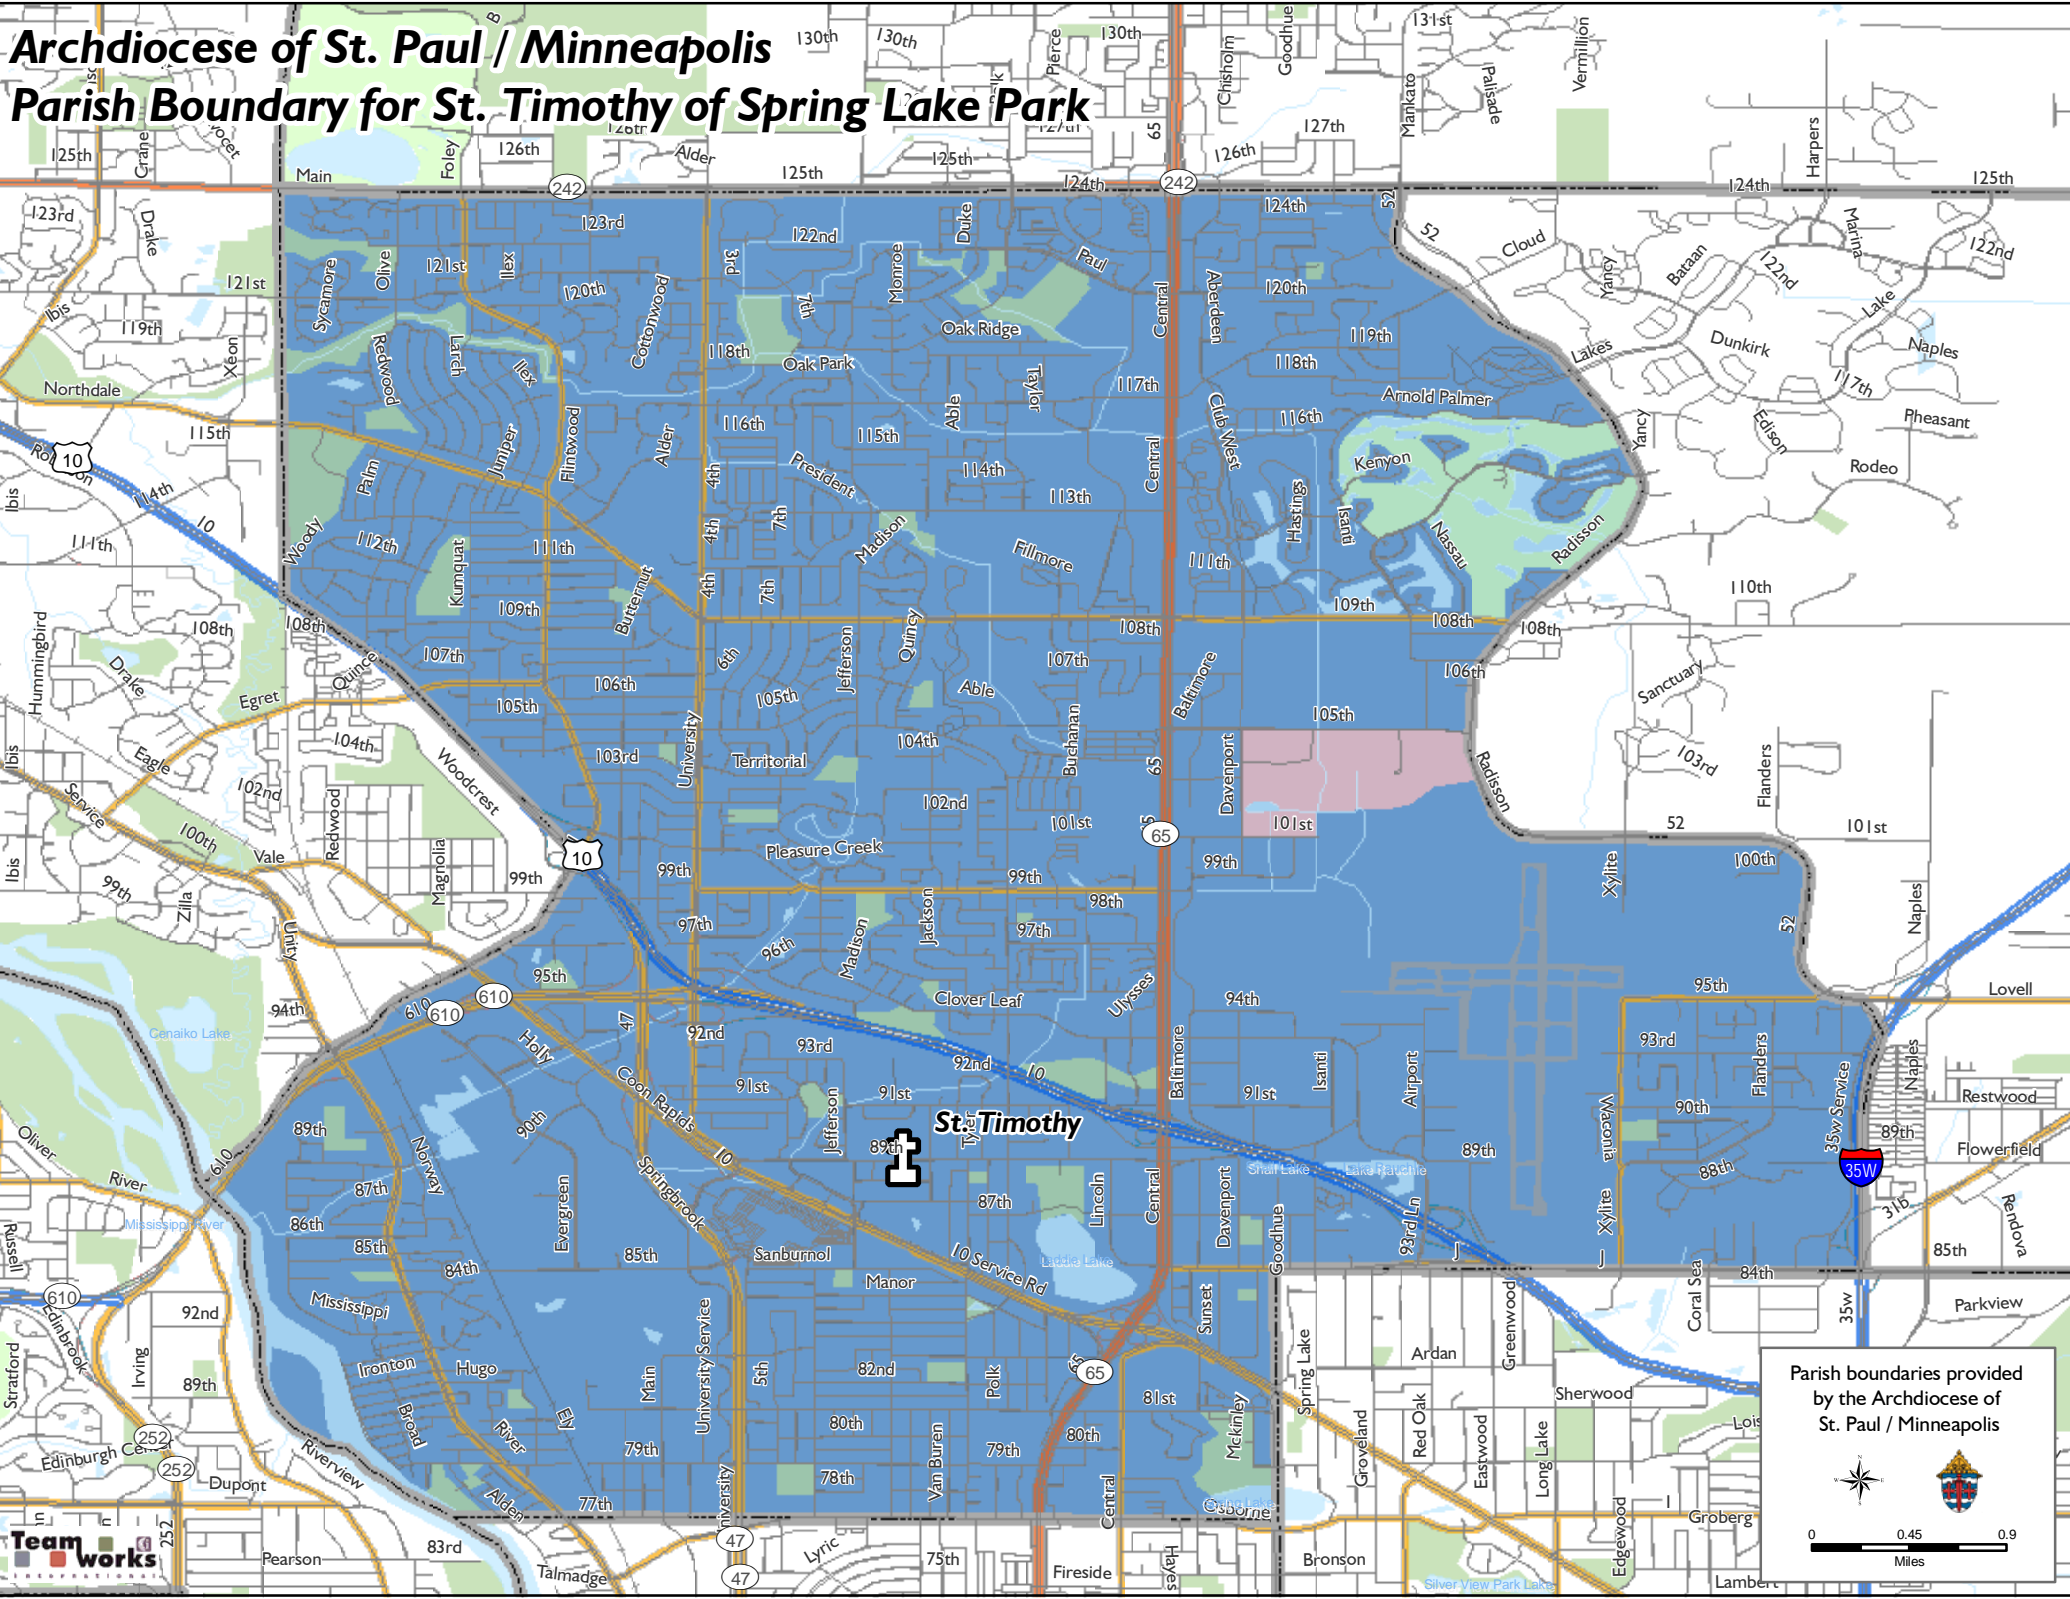

# Archdiocese of St. Paul / Minneapolis

## Parish Boundary for St. Timothy of Spring Lake Park

Team works

Parish boundaries provided by the Archdiocese of St. Paul / Minneapolis

0 0.45 0.9 Miles