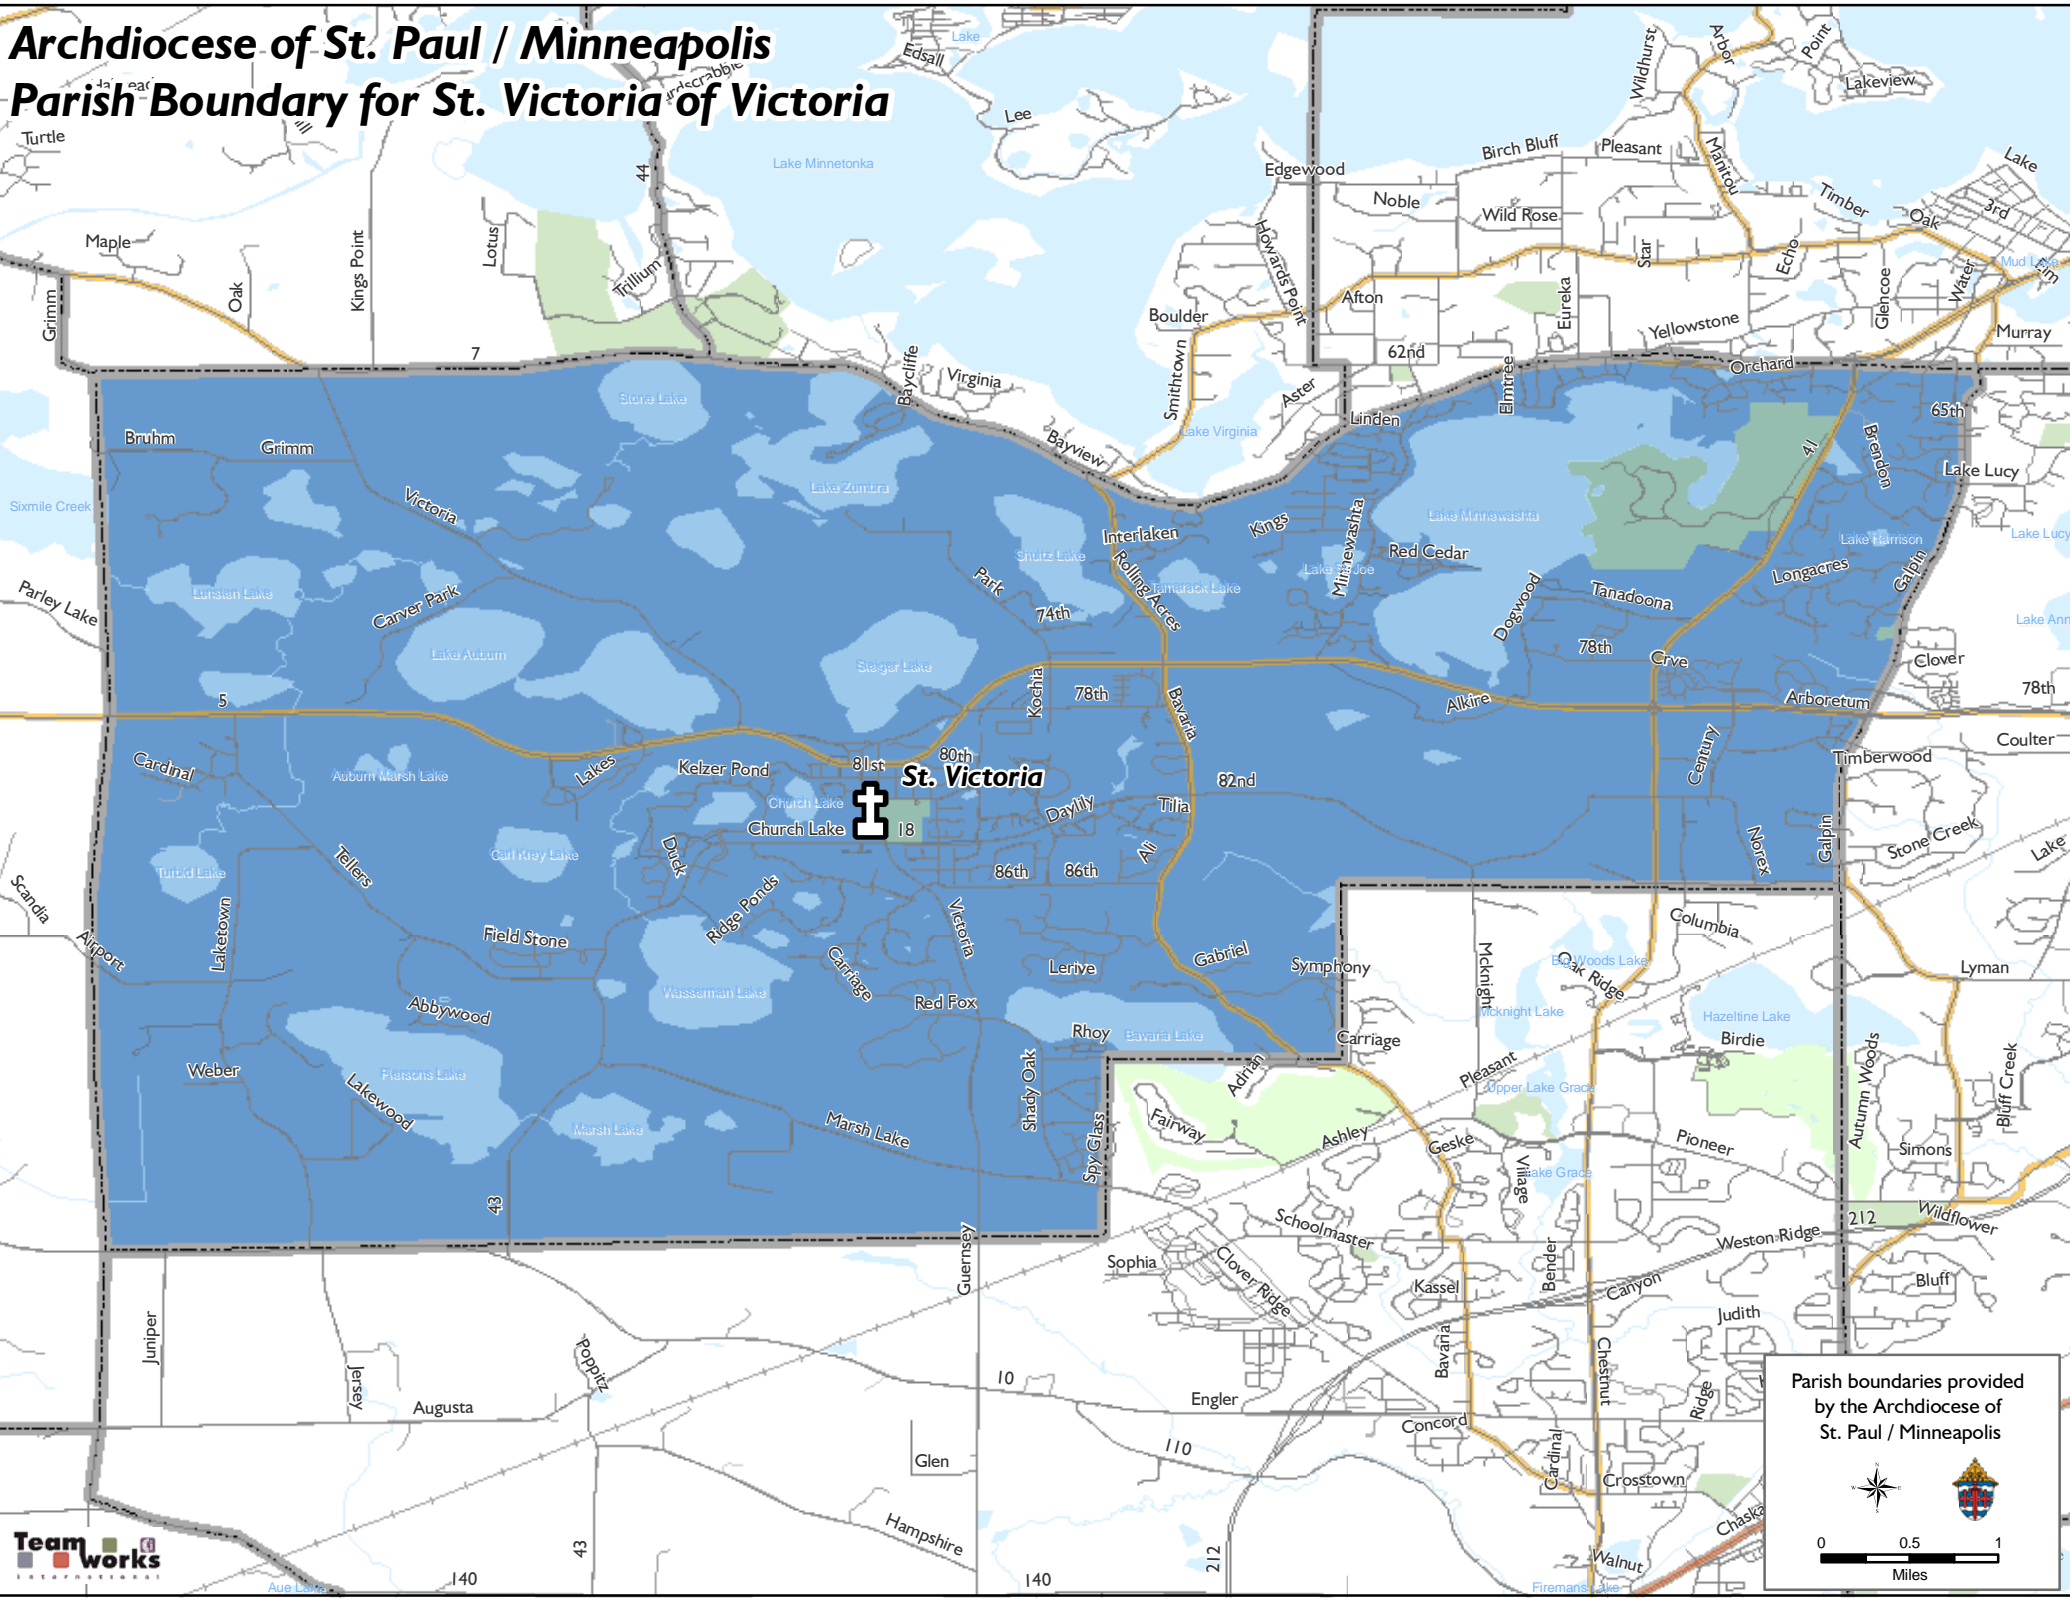

# Archdiocese of St. Paul / Minneapolis

## Parish Boundary for St. Victoria of Victoria

Parish boundaries provided by the Archdiocese of St. Paul / Minneapolis

0 0.5 1  
Miles