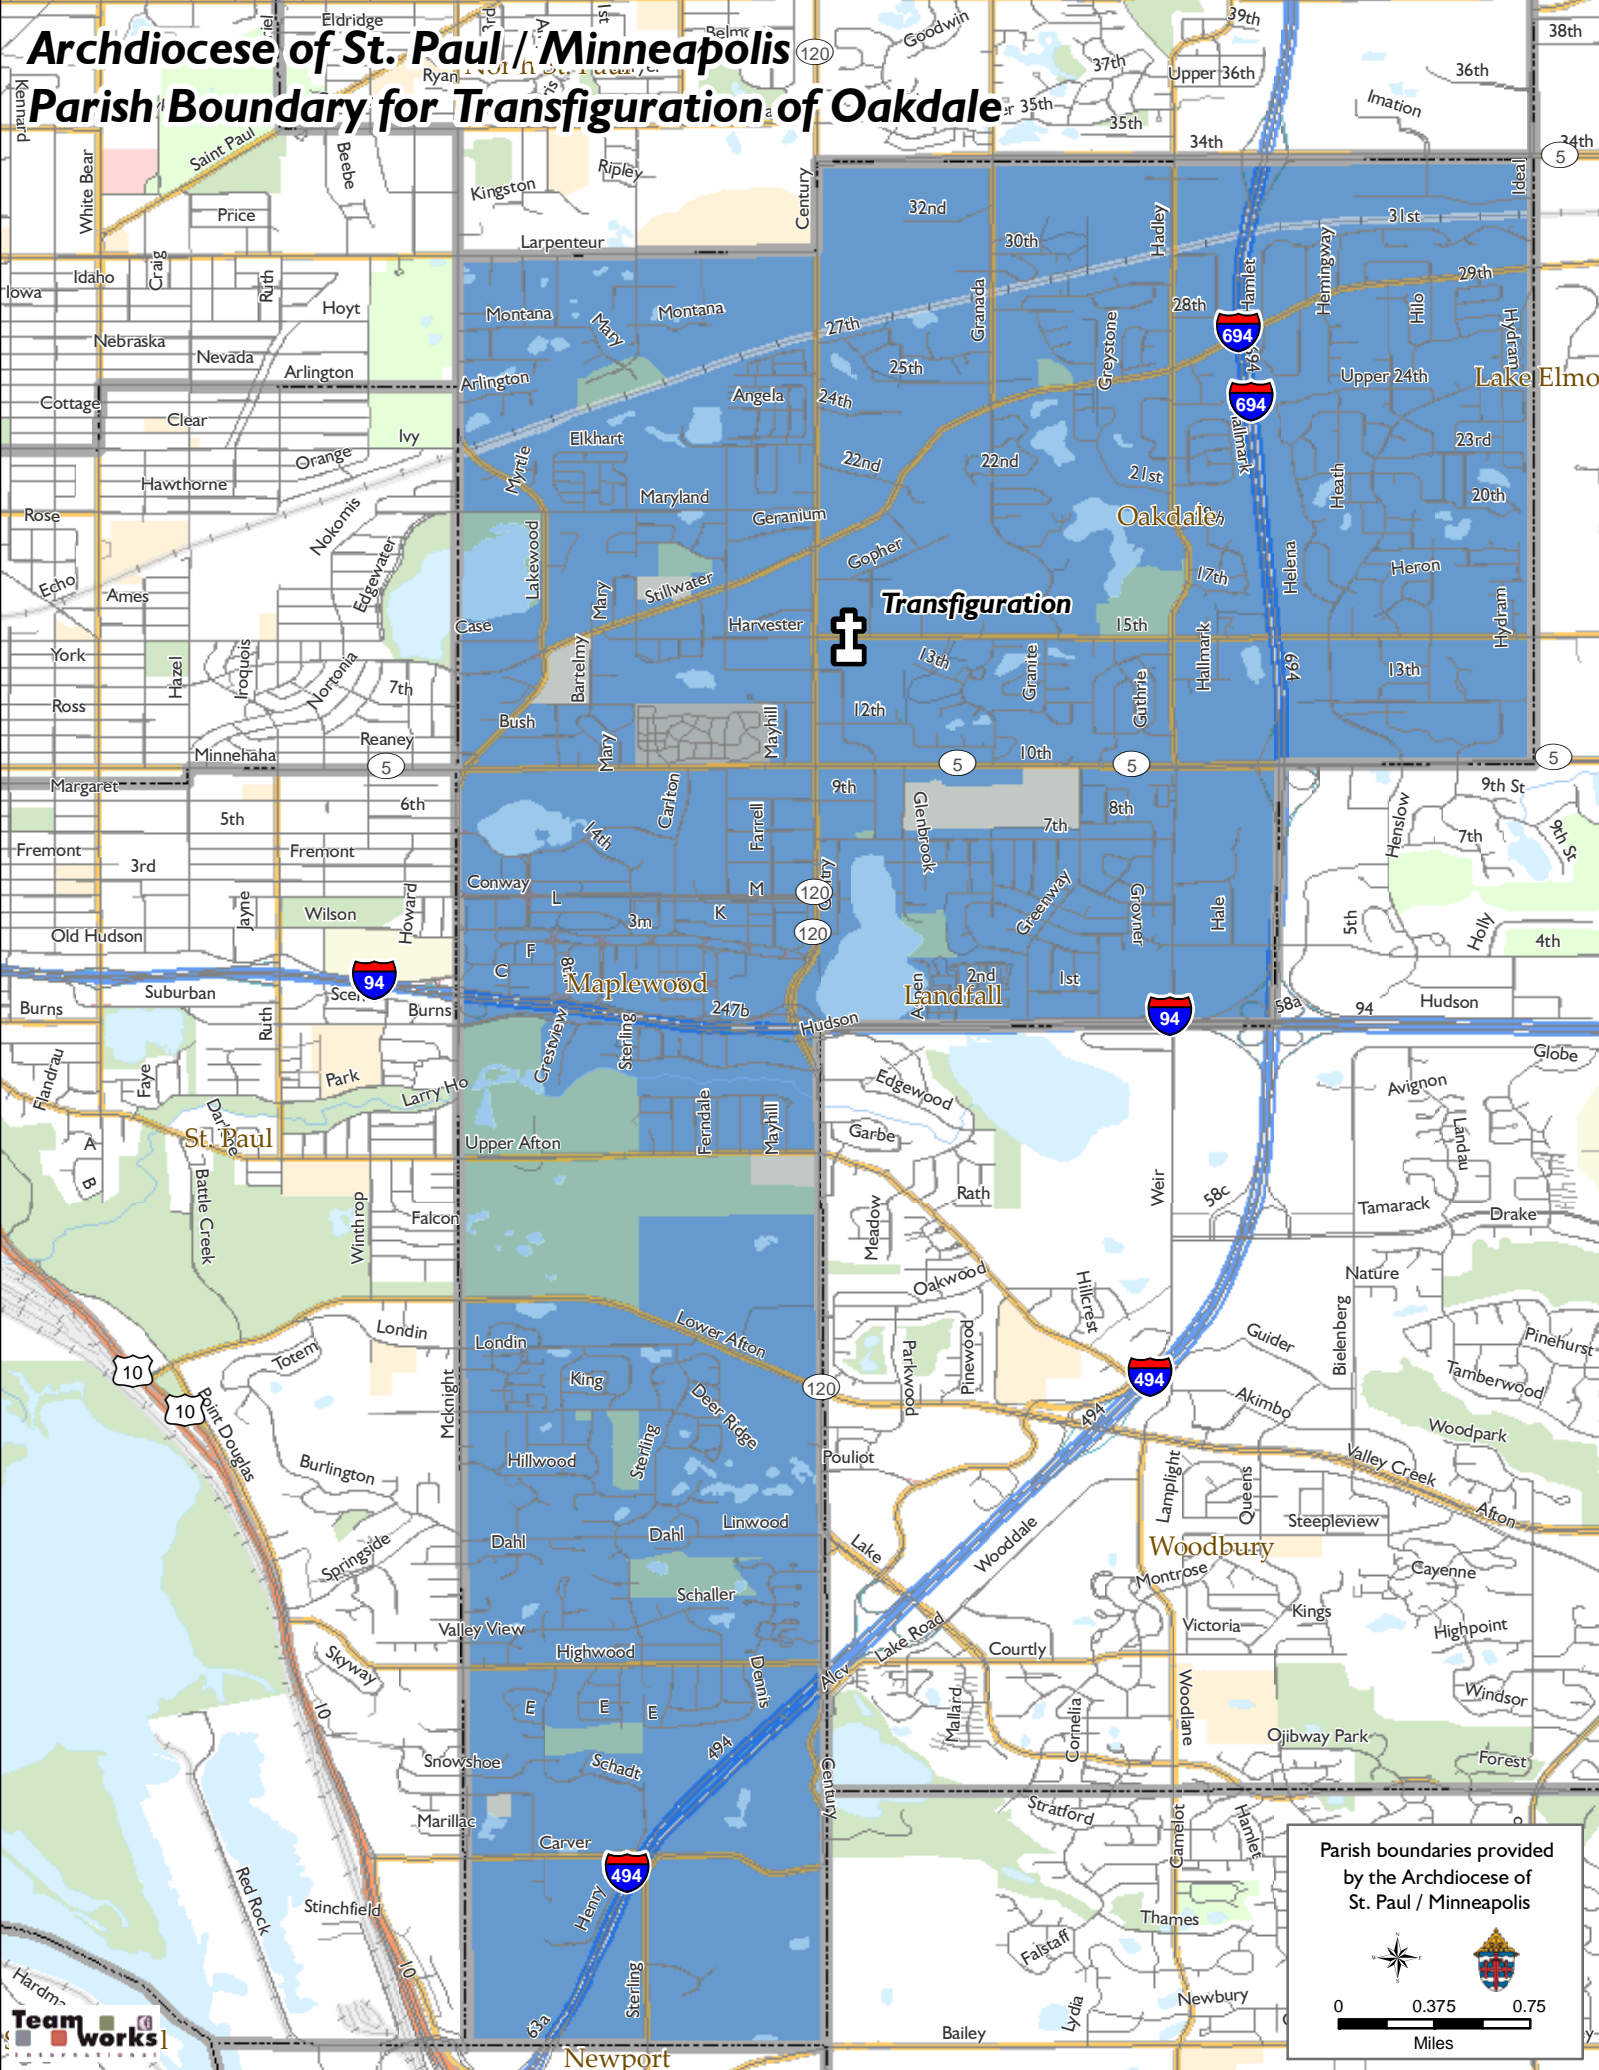

Archdiocese of St. Paul / Minneapolis

Parish Boundary for Transfiguration of Oakdale

Parish boundaries provided by the Archdiocese of St. Paul / Minneapolis