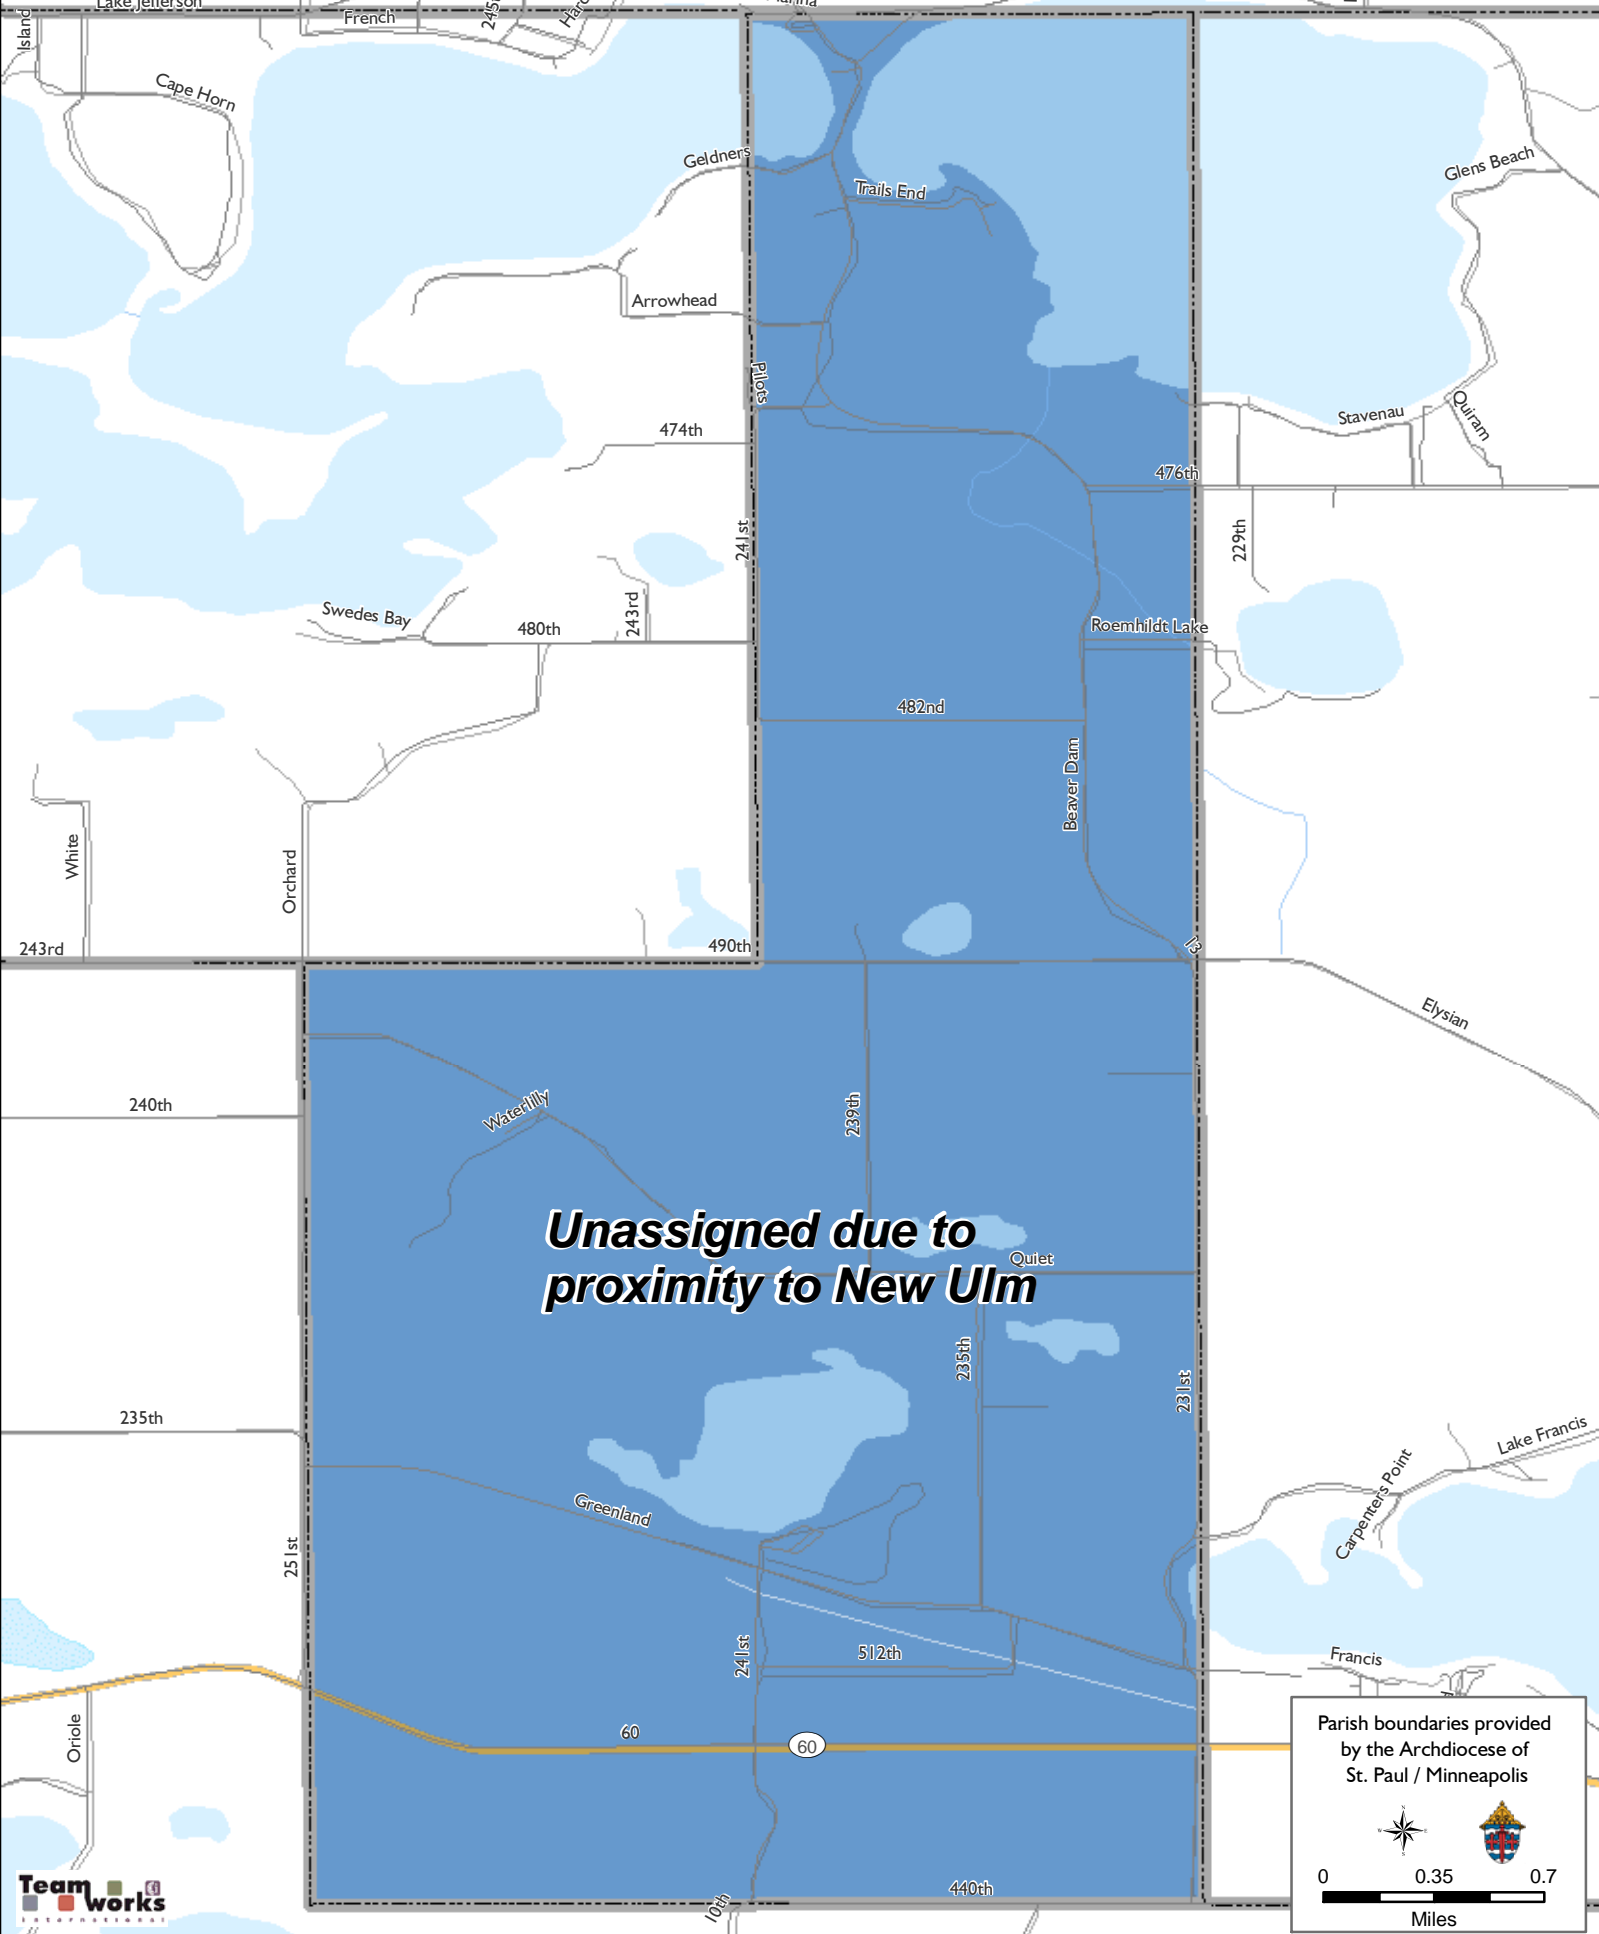

Archdiocese of St. Paul / Minneapolis

Parish Boundary for an Unassigned Parish

Unassigned due to proximity to New Ulm

Parish boundaries provided by the Archdiocese of St. Paul / Minneapolis